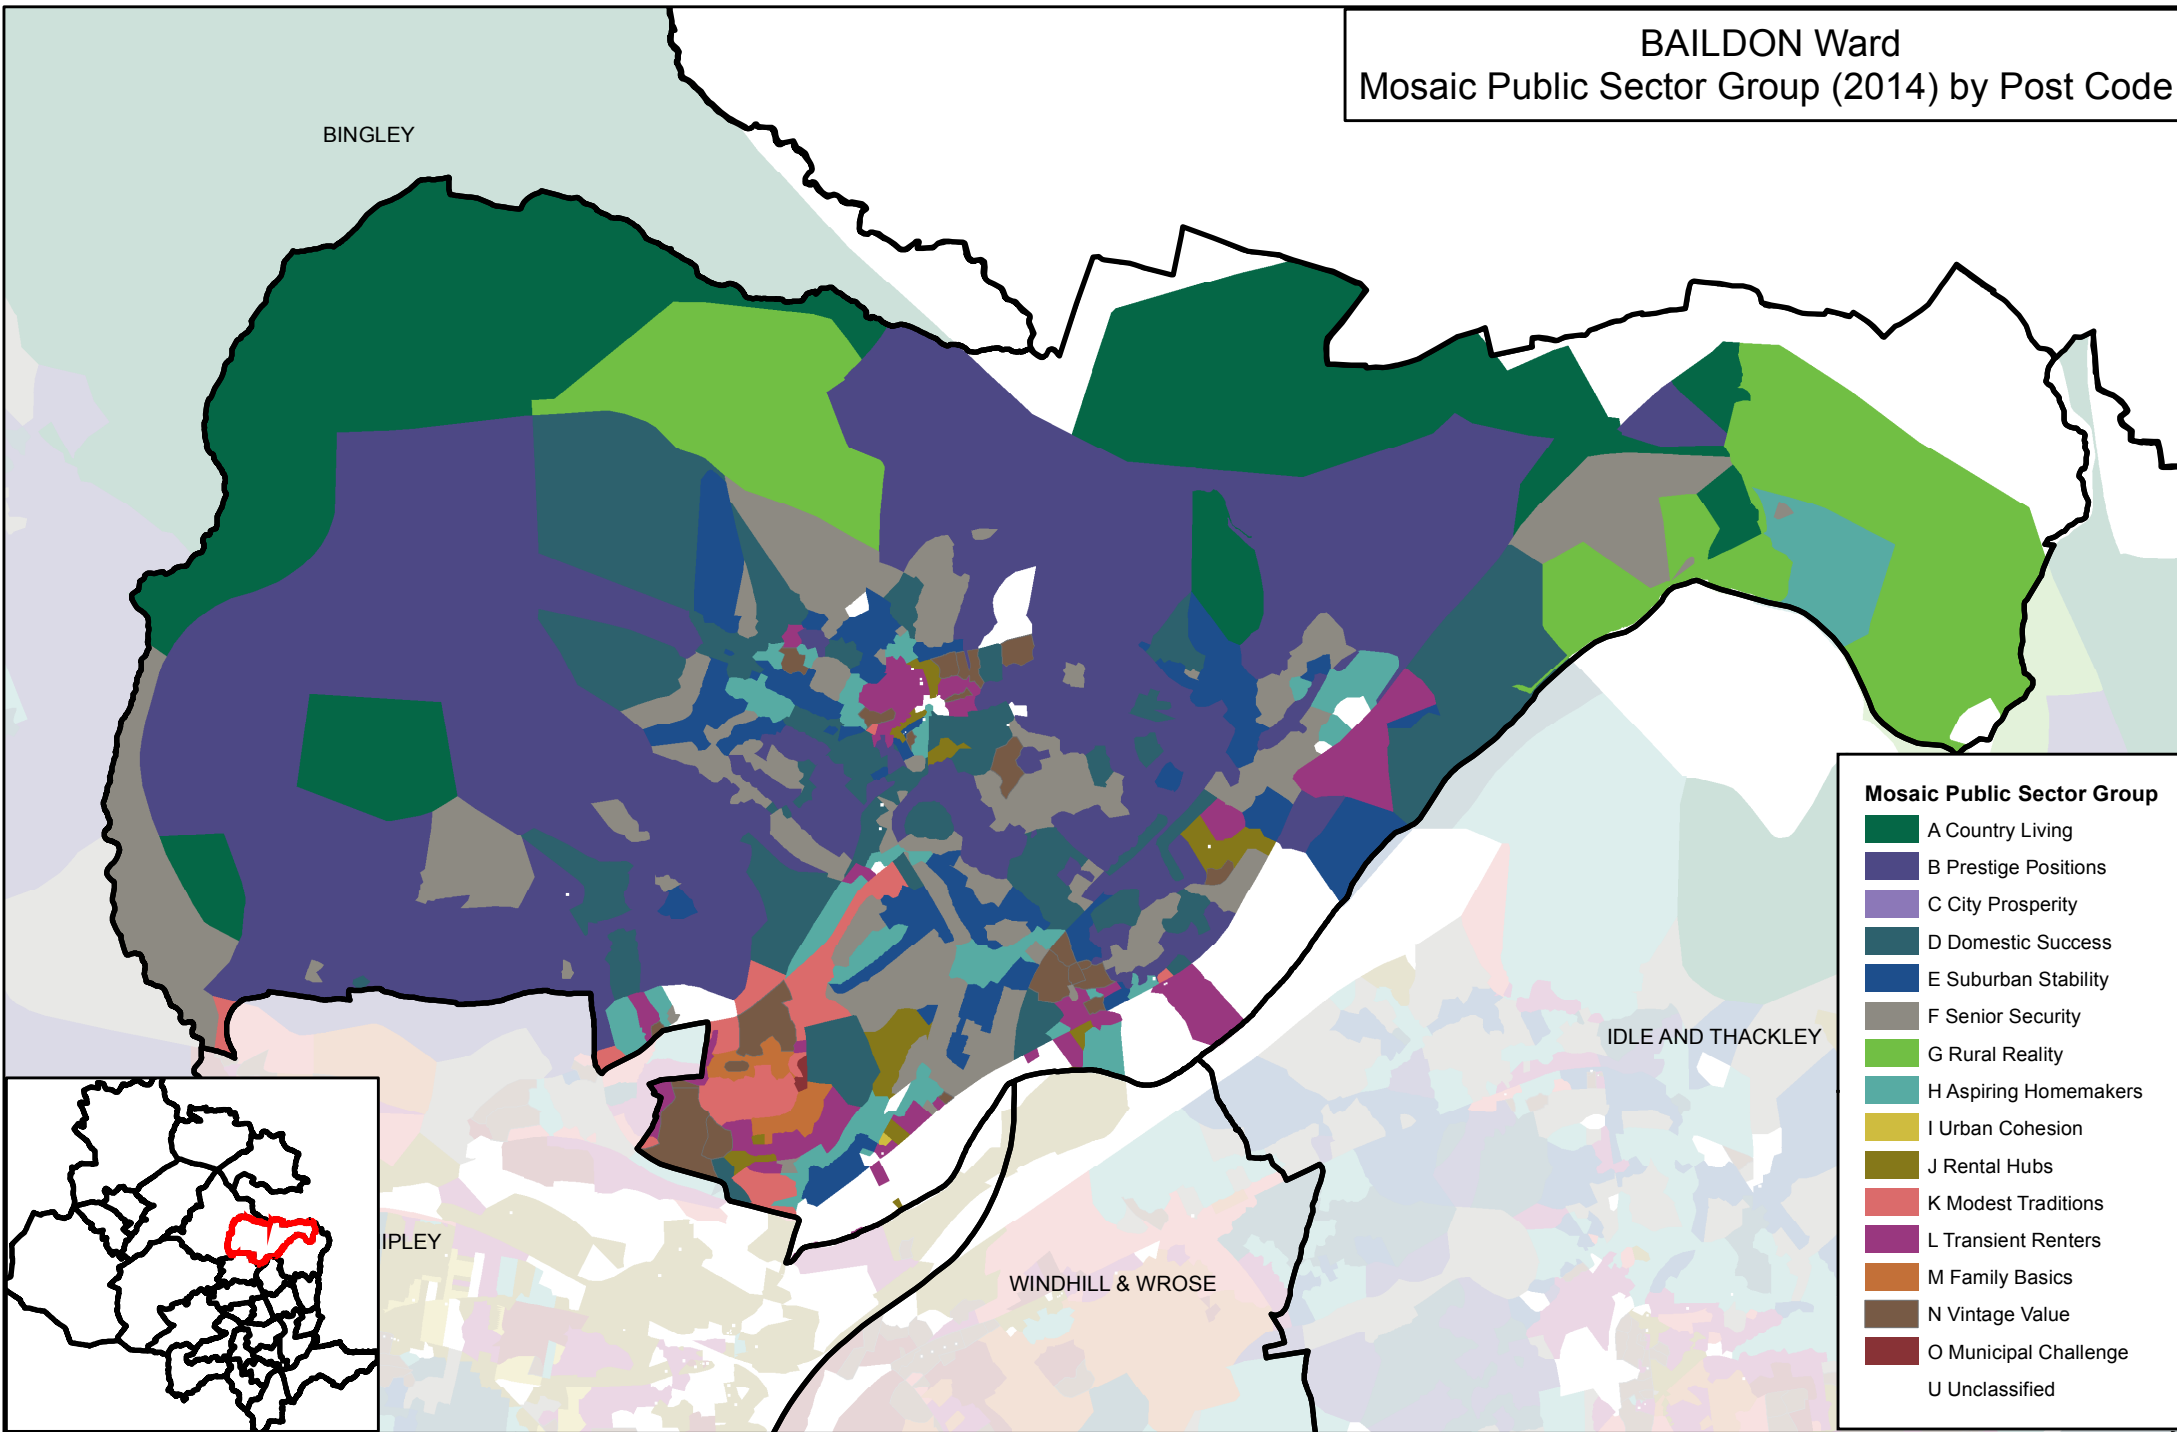

# BAILDON Ward

## Mosaic Public Sector Group (2014) by Post Code

- Mosaic Public Sector Group**
- A Country Living
  - B Prestige Positions
  - C City Prosperity
  - D Domestic Success
  - E Suburban Stability
  - F Senior Security
  - G Rural Reality
  - H Aspiring Homemakers
  - I Urban Cohesion
  - J Rental Hubs
  - K Modest Traditions
  - L Transient Renters
  - M Family Basics
  - N Vintage Value
  - O Municipal Challenge
  - U Unclassified

This map is reproduced from Ordnance Survey material with the permission of Ordnance Survey on behalf of the Controller of Her Majesty's Stationery Office © Crown copyright and database rights 2015 Ordnance Survey 0100019304