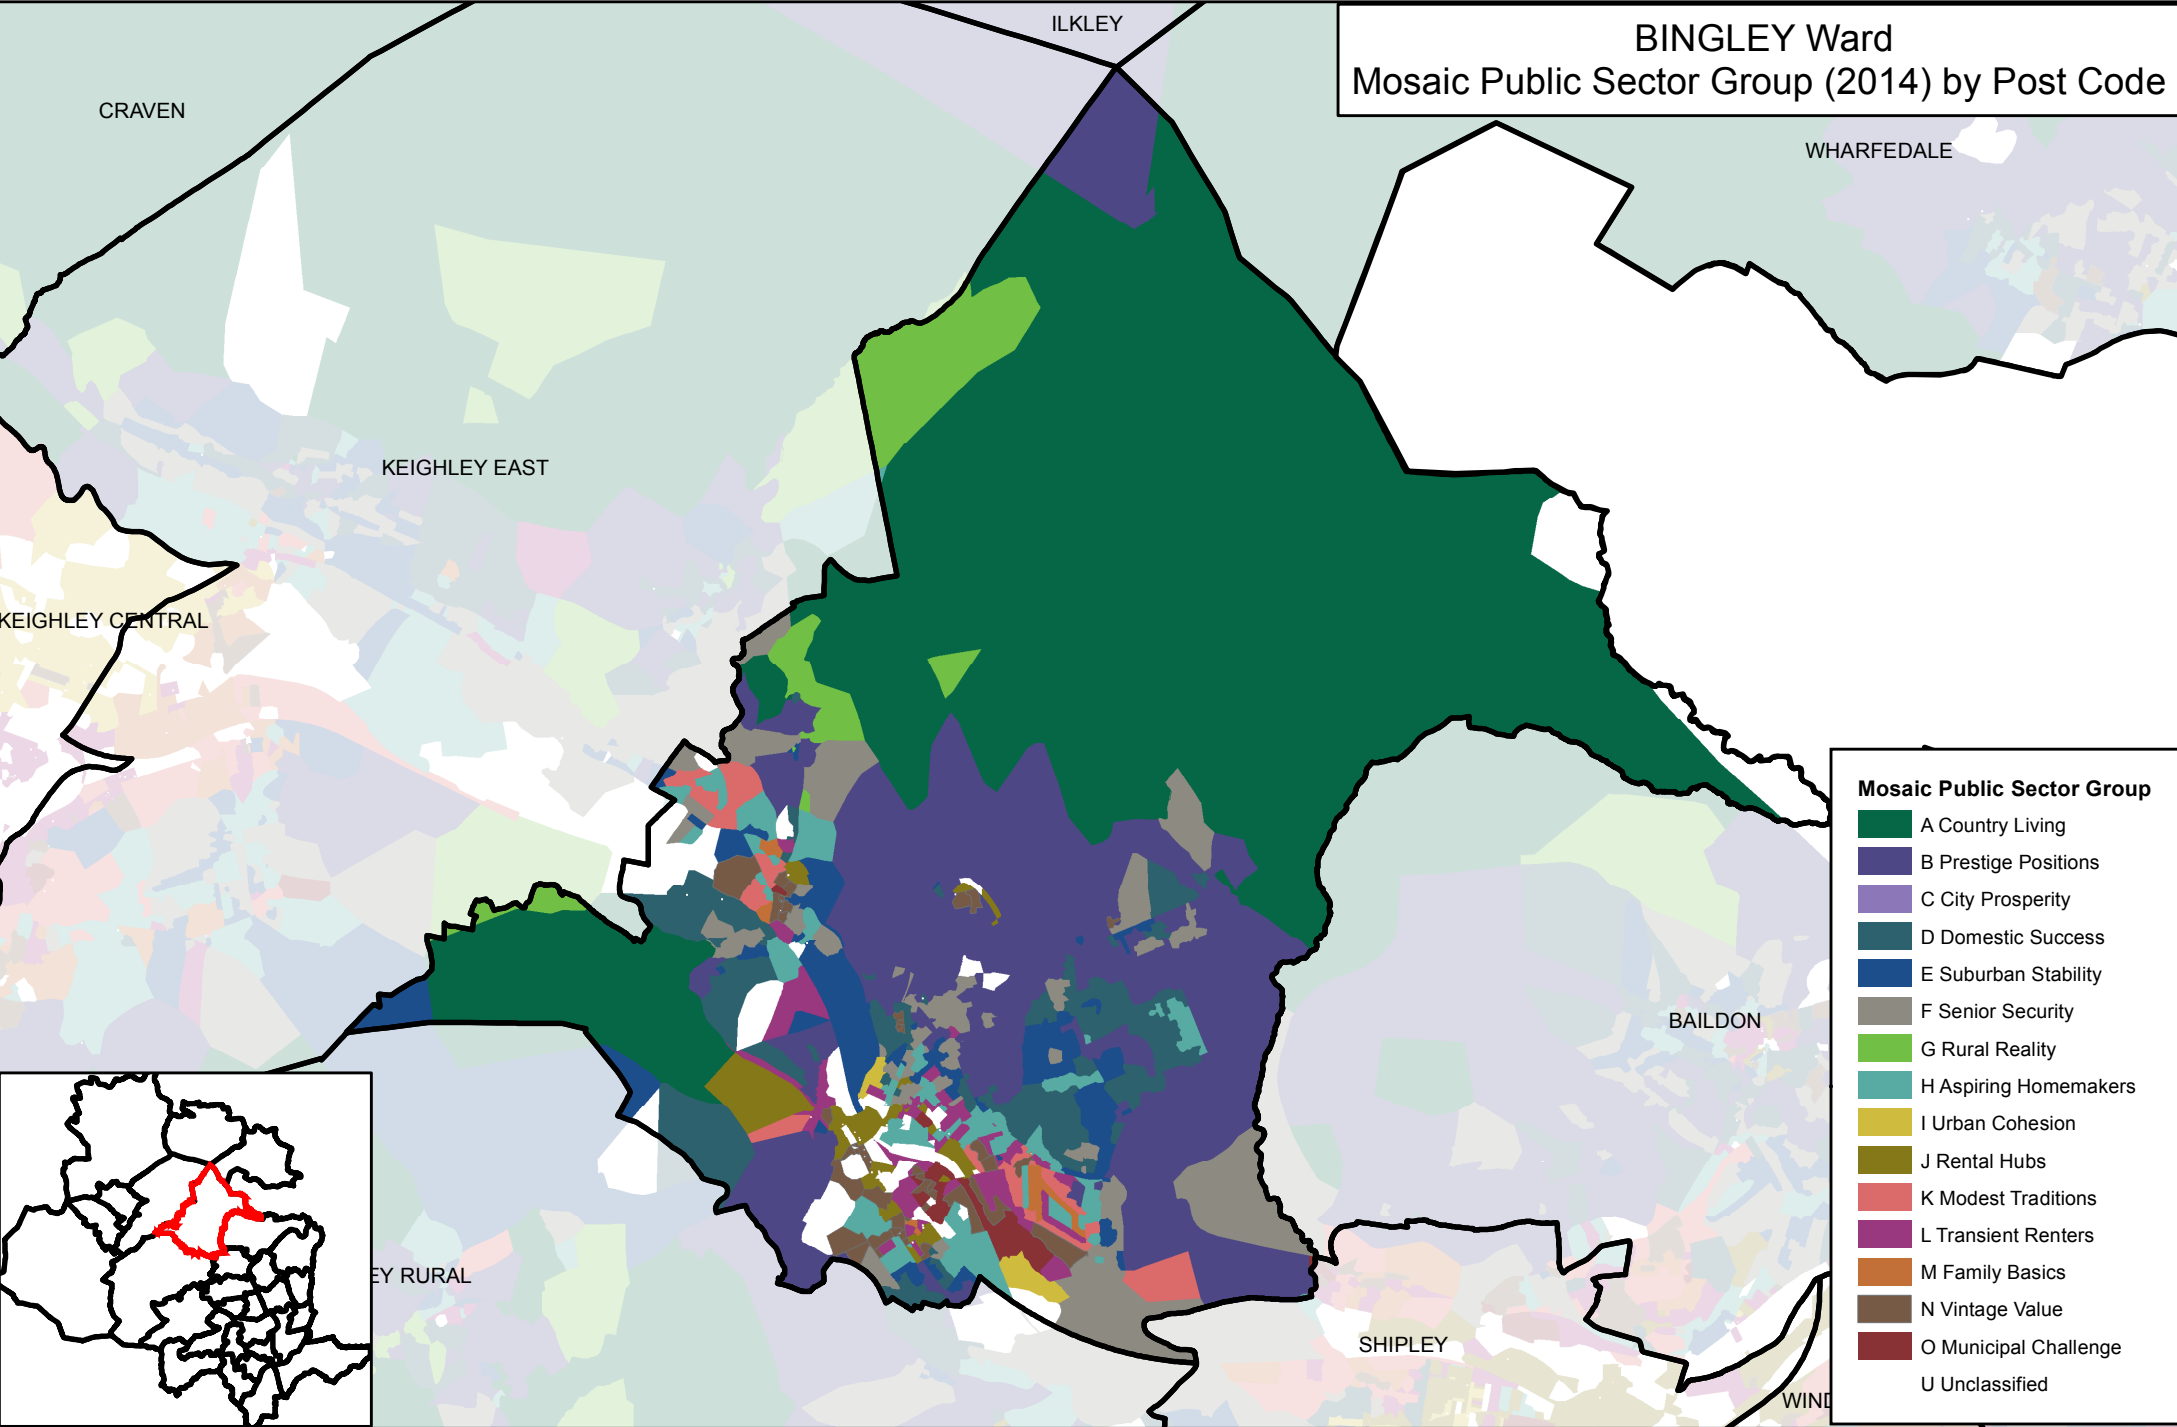

BINGLEY Ward Mosaic Public Sector Group (2014) by Post Code

Mosaic Public Sector Group

■	A Country Living
■	B Prestige Positions
■	C City Prosperity
■	D Domestic Success
■	E Suburban Stability
■	F Senior Security
■	G Rural Reality
■	H Aspiring Homemakers
■	I Urban Cohesion
■	J Rental Hubs
■	K Modest Traditions
■	L Transient Renters
■	M Family Basics
■	N Vintage Value
■	O Municipal Challenge
■	U Unclassified

This map is reproduced from Ordnance Survey material with the permission of Ordnance Survey on behalf of the Controller of Her Majesty's Stationery Office © Crown copyright and database rights 2015 Ordnance Survey 0100019304