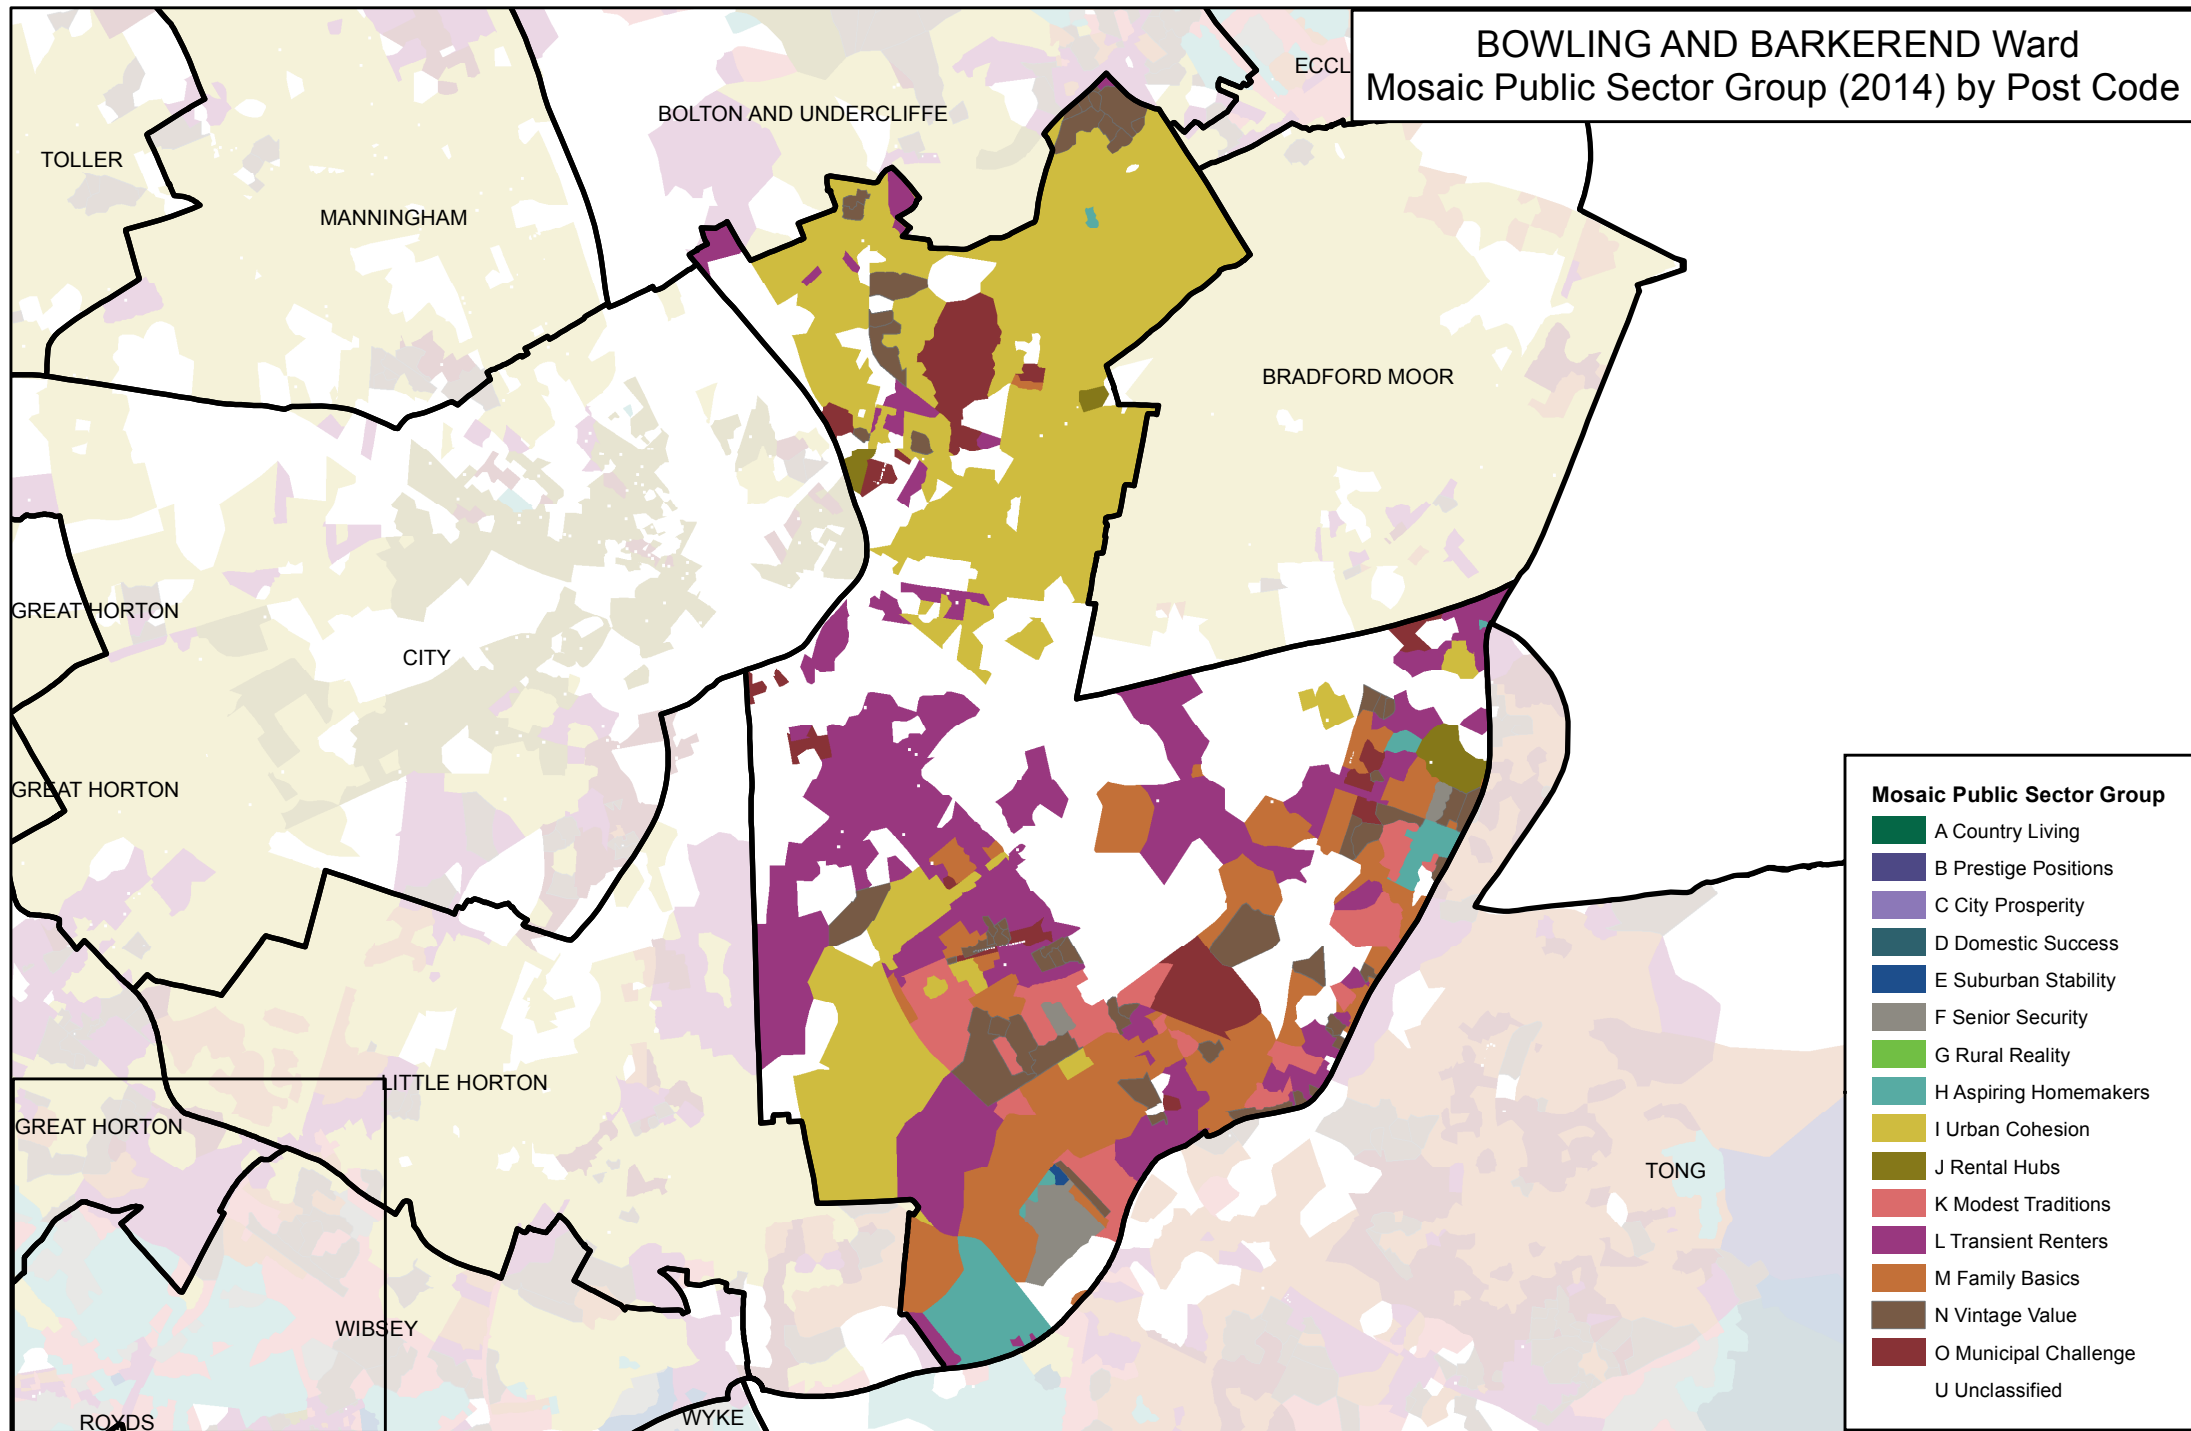

BOWLING AND BARKEREND Ward Mosaic Public Sector Group (2014) by Post Code

This map is reproduced from Ordnance Survey material with the permission of Ordnance Survey on behalf of the Controller of Her Majesty's Stationery Office © Crown copyright and database rights 2015 Ordnance Survey 0100019304