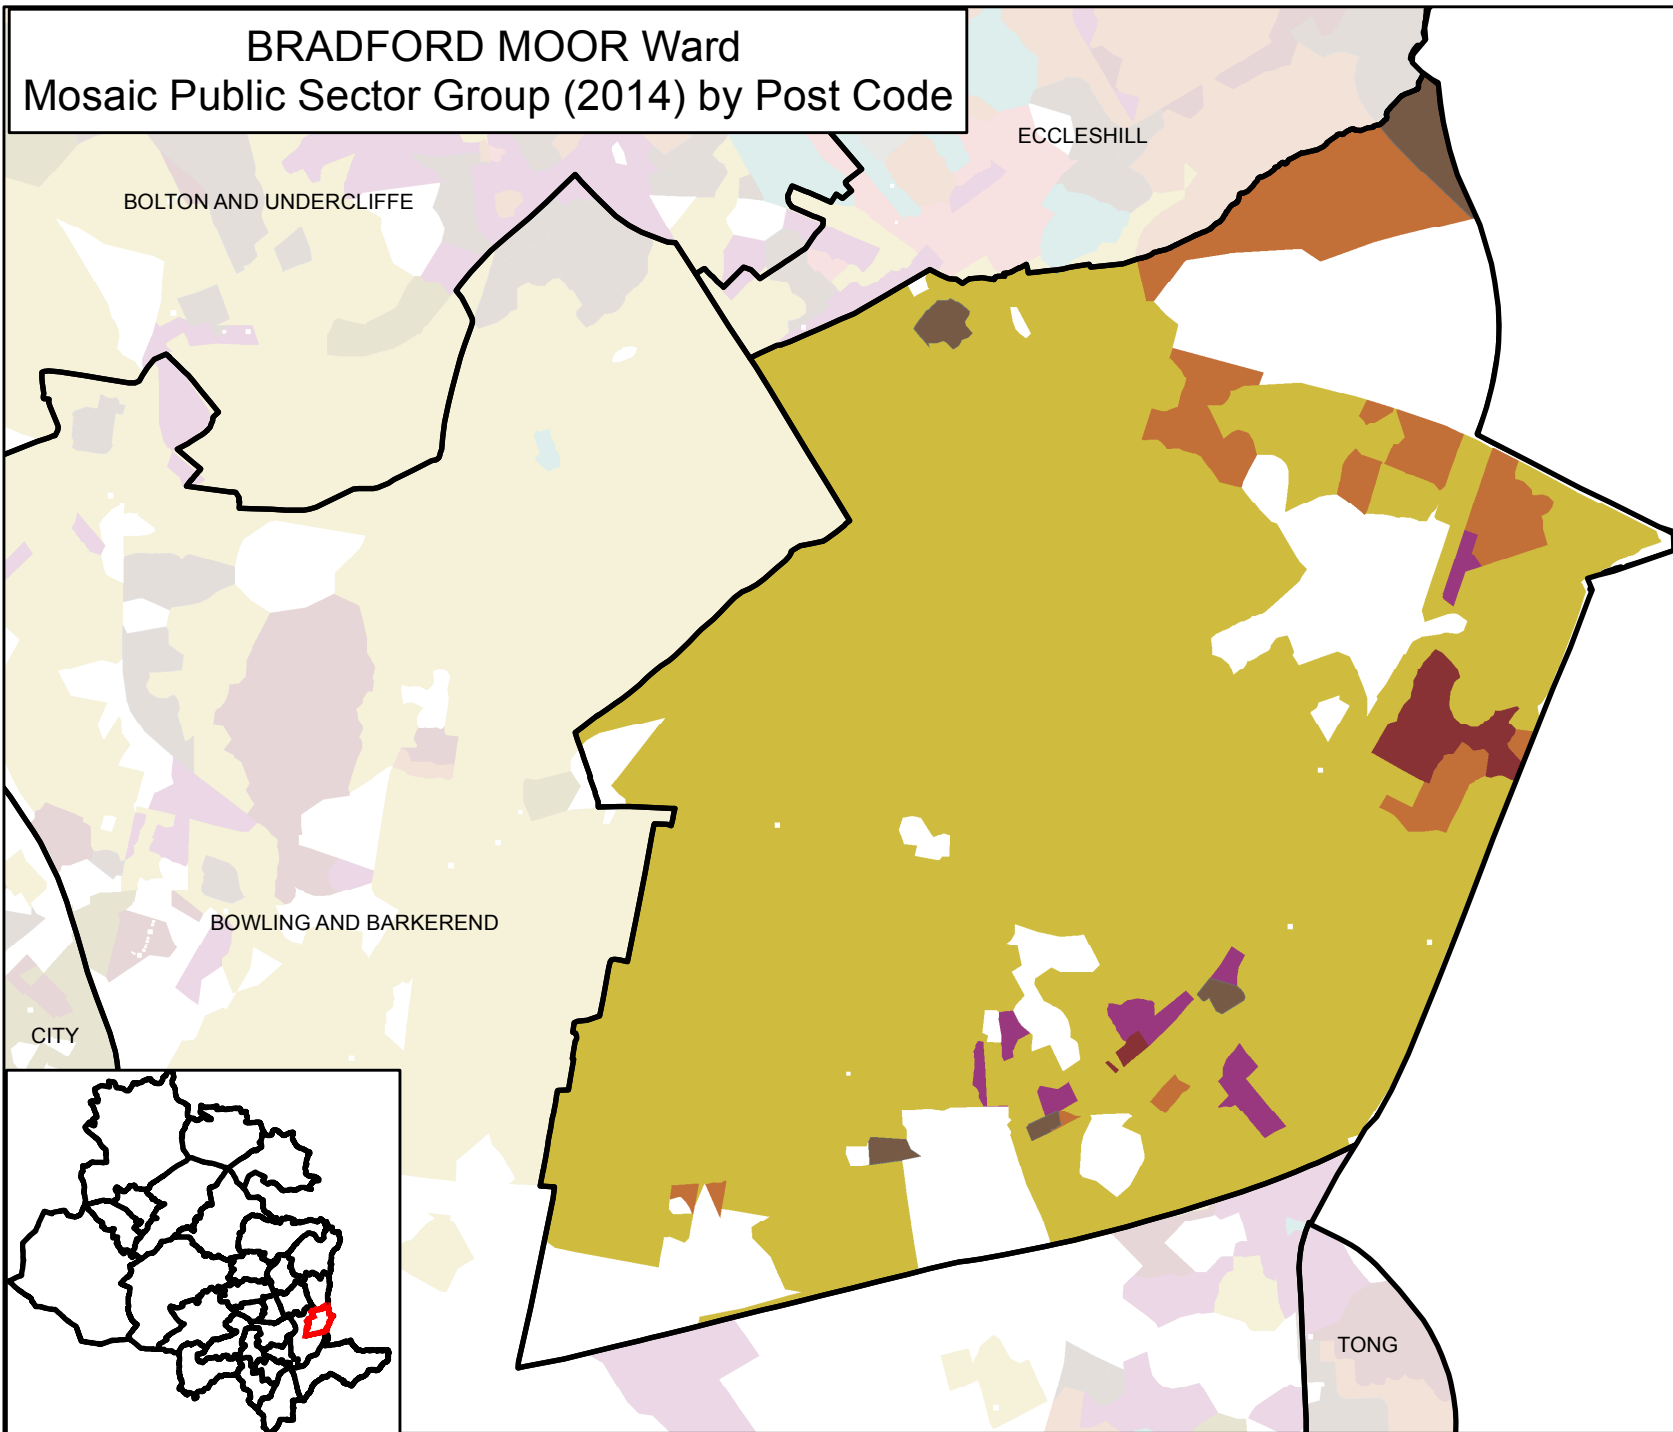

# BRADFORD MOOR Ward

## Mosaic Public Sector Group (2014) by Post Code

**Mosaic Public Sector Group**

- A Country Living
- B Prestige Positions
- C City Prosperity
- D Domestic Success
- E Suburban Stability
- F Senior Security
- G Rural Reality
- H Aspiring Homemakers
- I Urban Cohesion
- J Rental Hubs
- K Modest Traditions
- L Transient Renters
- M Family Basics
- N Vintage Value
- O Municipal Challenge
- U Unclassified

This map is reproduced from Ordnance Survey material with the permission of Ordnance Survey on behalf of the Controller of Her Majesty's Stationery Office © Crown copyright and database rights 2015 Ordnance Survey 0100019304