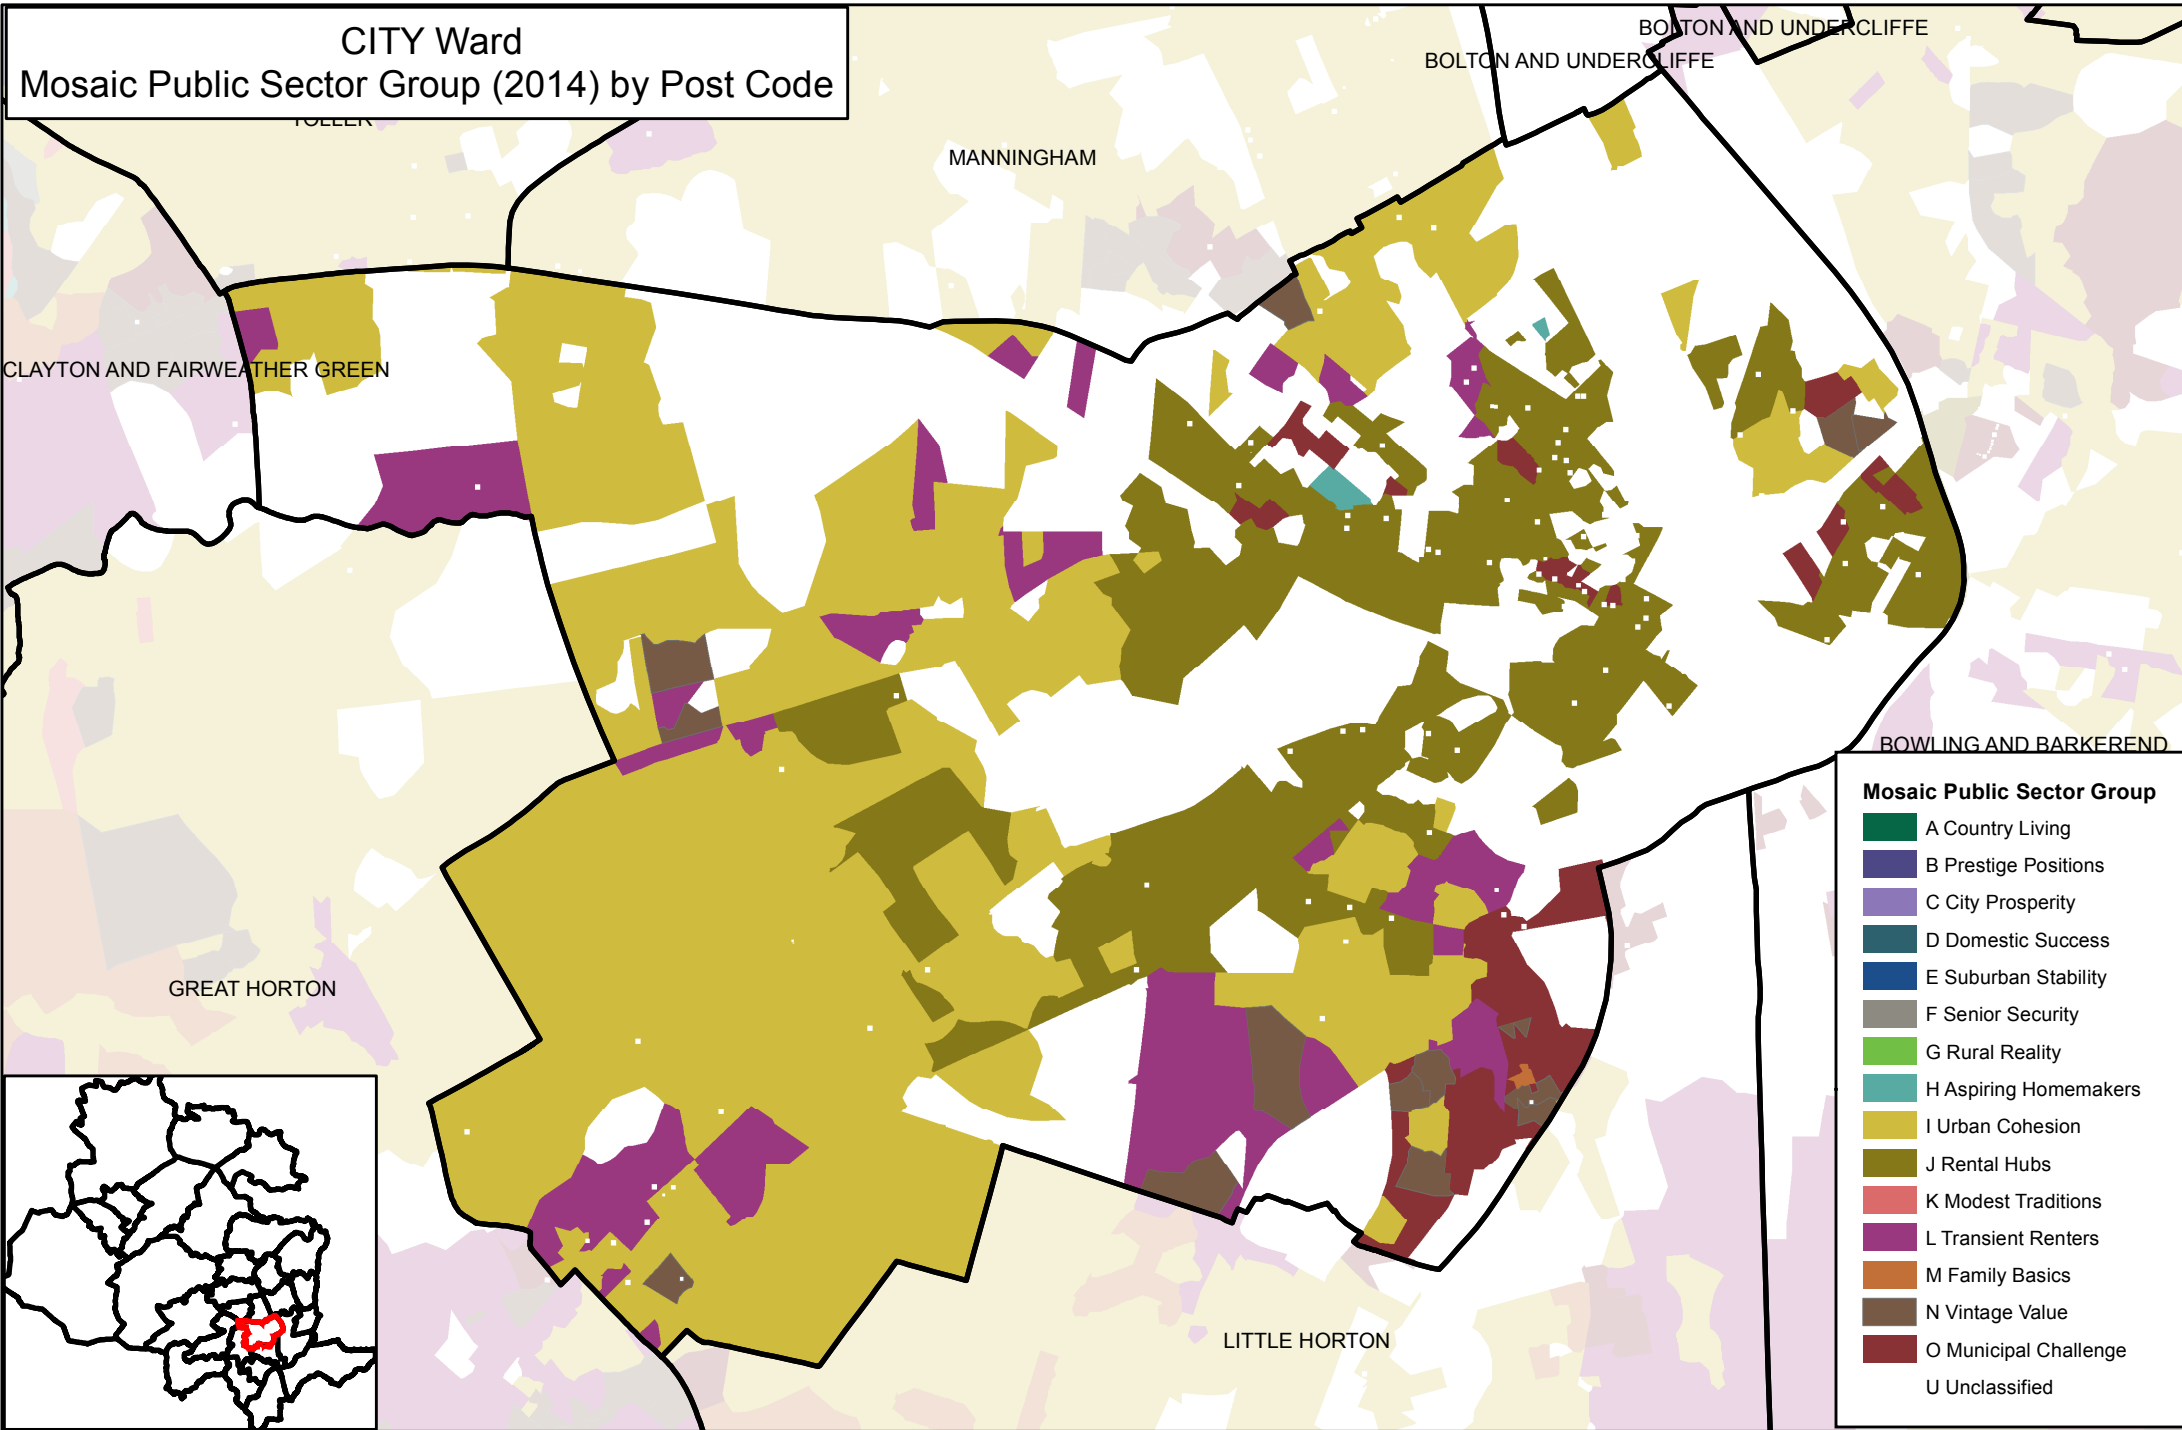

CITY Ward
Mosaic Public Sector Group (2014) by Post Code

Mosaic Public Sector Group

Dark Green	A Country Living
Dark Blue	B Prestige Positions
Light Blue	C City Prosperity
Teal	D Domestic Success
Medium Blue	E Suburban Stability
Grey	F Senior Security
Light Green	G Rural Reality
Teal	H Aspiring Homemakers
Yellow-Green	I Urban Cohesion
Olive Green	J Rental Hubs
Red	K Modest Traditions
Purple	L Transient Renters
Orange	M Family Basics
Brown	N Vintage Value
Dark Red	O Municipal Challenge
White	U Unclassified

This map is reproduced from Ordnance Survey material with the permission of Ordnance Survey on behalf of the Controller of Her Majesty's Stationery Office © Crown copyright and database rights 2015 Ordnance Survey 0100019304