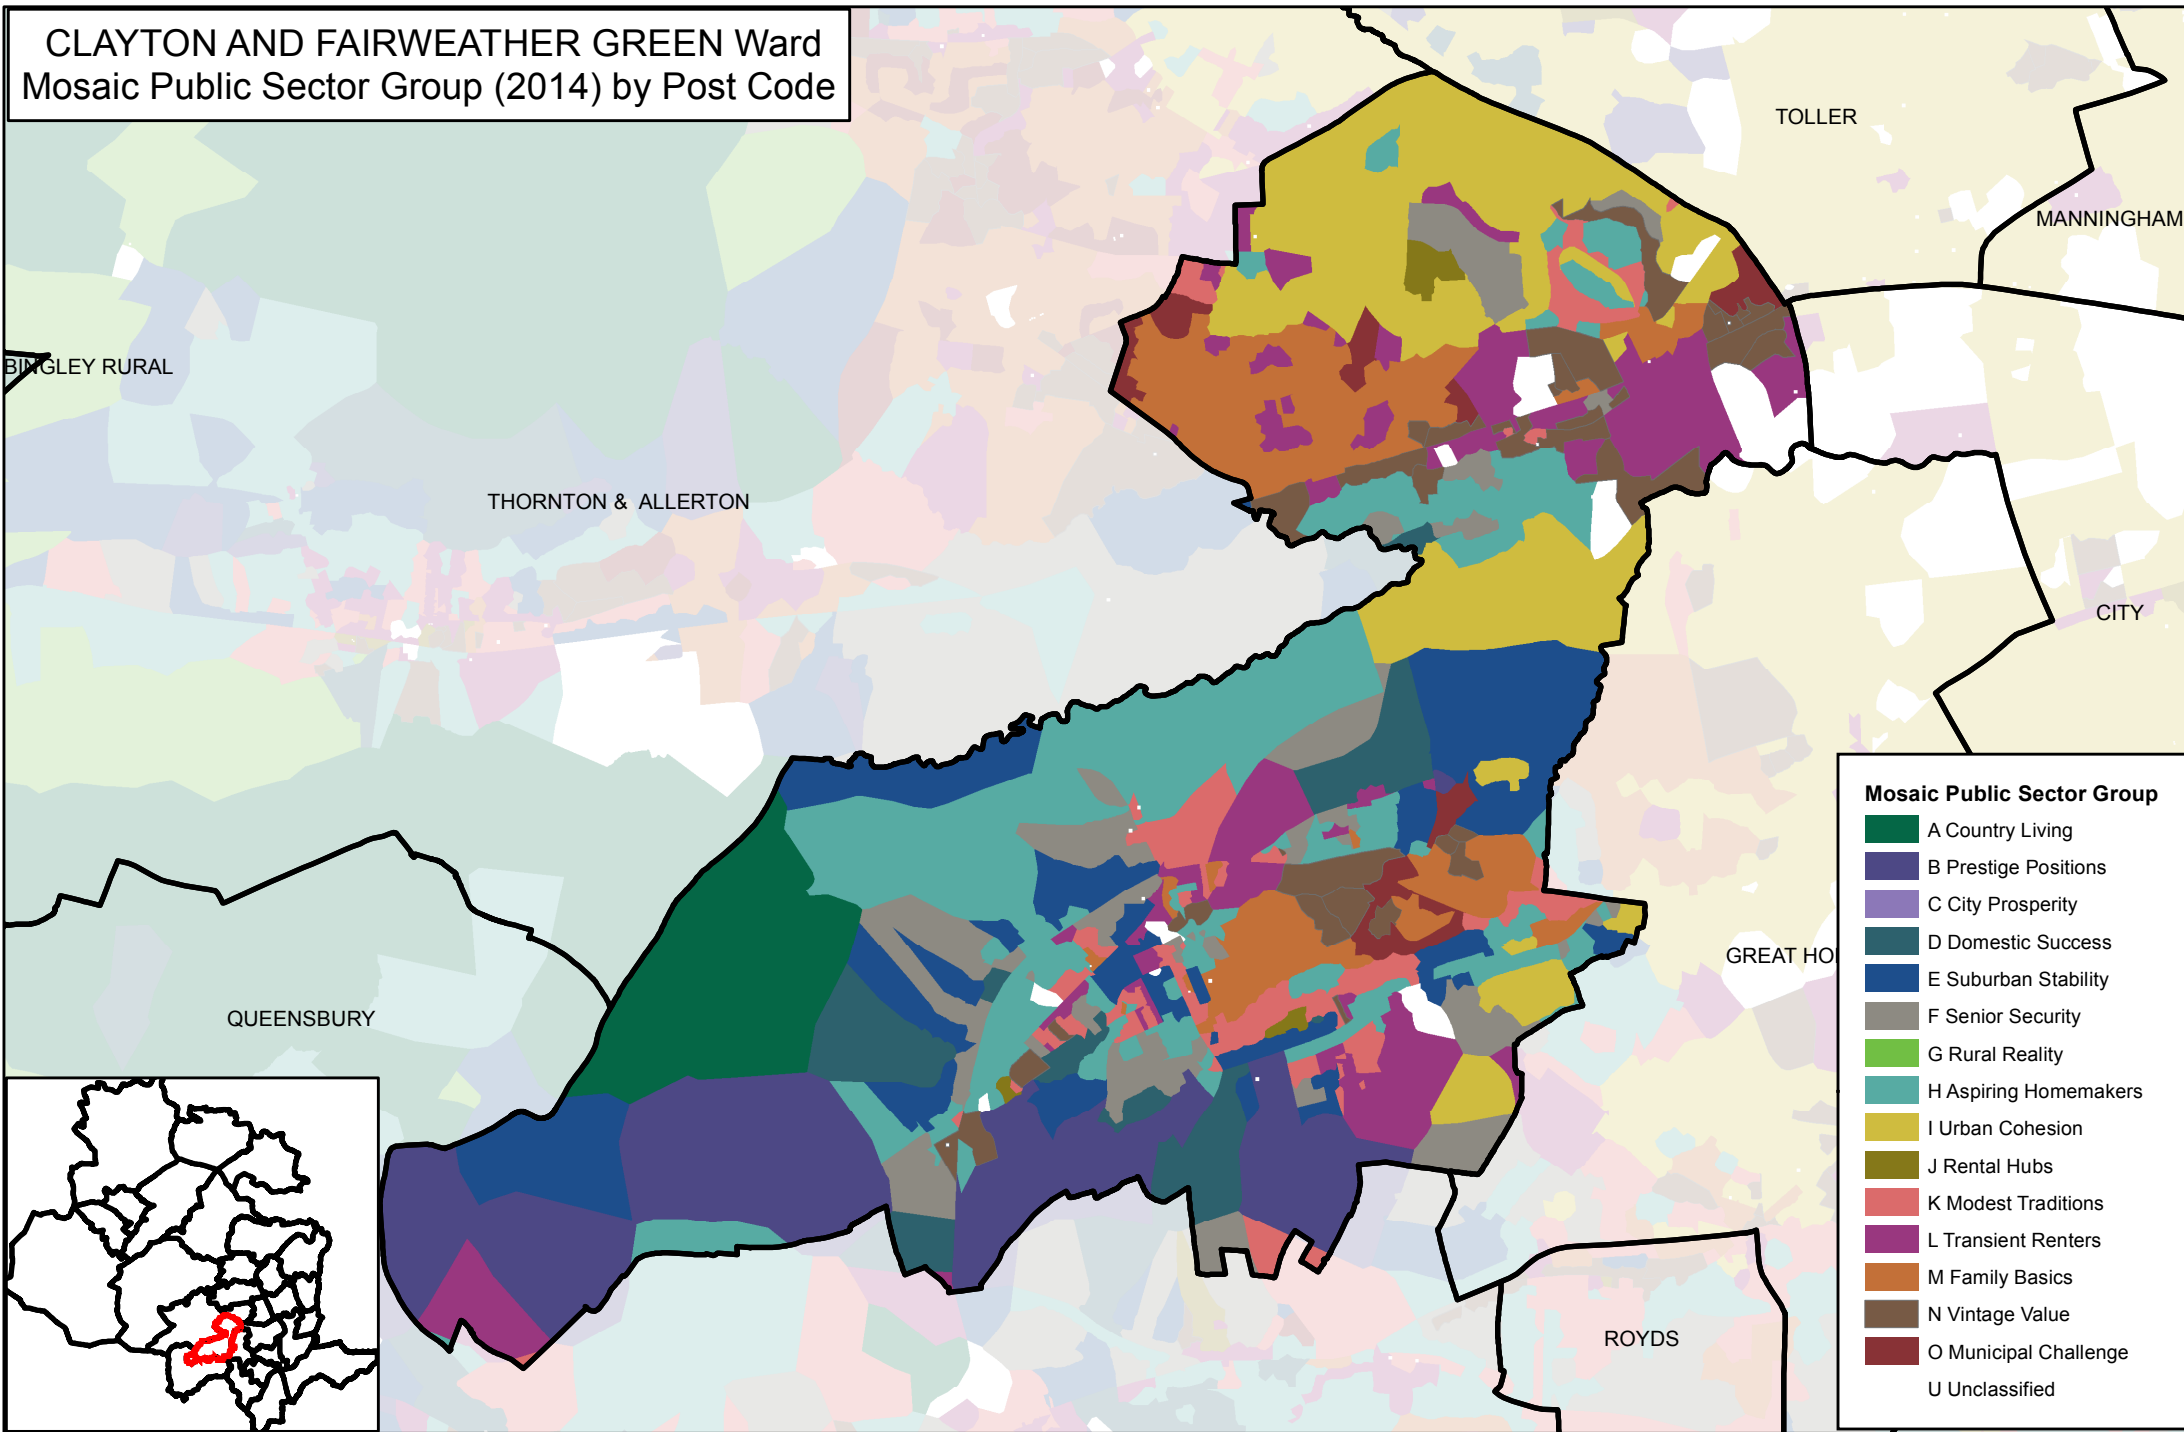

**CLAYTON AND FAIRWEATHER GREEN Ward  
Mosaic Public Sector Group (2014) by Post Code**

**Mosaic Public Sector Group**

<span style="color: green;">■</span>	A Country Living
<span style="color: purple;">■</span>	B Prestige Positions
<span style="color: blue;">■</span>	C City Prosperity
<span style="color: teal;">■</span>	D Domestic Success
<span style="color: darkblue;">■</span>	E Suburban Stability
<span style="color: grey;">■</span>	F Senior Security
<span style="color: lightgreen;">■</span>	G Rural Reality
<span style="color: cyan;">■</span>	H Aspiring Homemakers
<span style="color: yellow;">■</span>	I Urban Cohesion
<span style="color: olive;">■</span>	J Rental Hubs
<span style="color: pink;">■</span>	K Modest Traditions
<span style="color: magenta;">■</span>	L Transient Renters
<span style="color: orange;">■</span>	M Family Basics
<span style="color: brown;">■</span>	N Vintage Value
<span style="color: maroon;">■</span>	O Municipal Challenge
<span style="color: white;">■</span>	U Unclassified

This map is reproduced from Ordnance Survey material with the permission of Ordnance Survey on behalf of the Controller of Her Majesty's Stationery Office © Crown copyright and database rights 2015 Ordnance Survey 0100019304