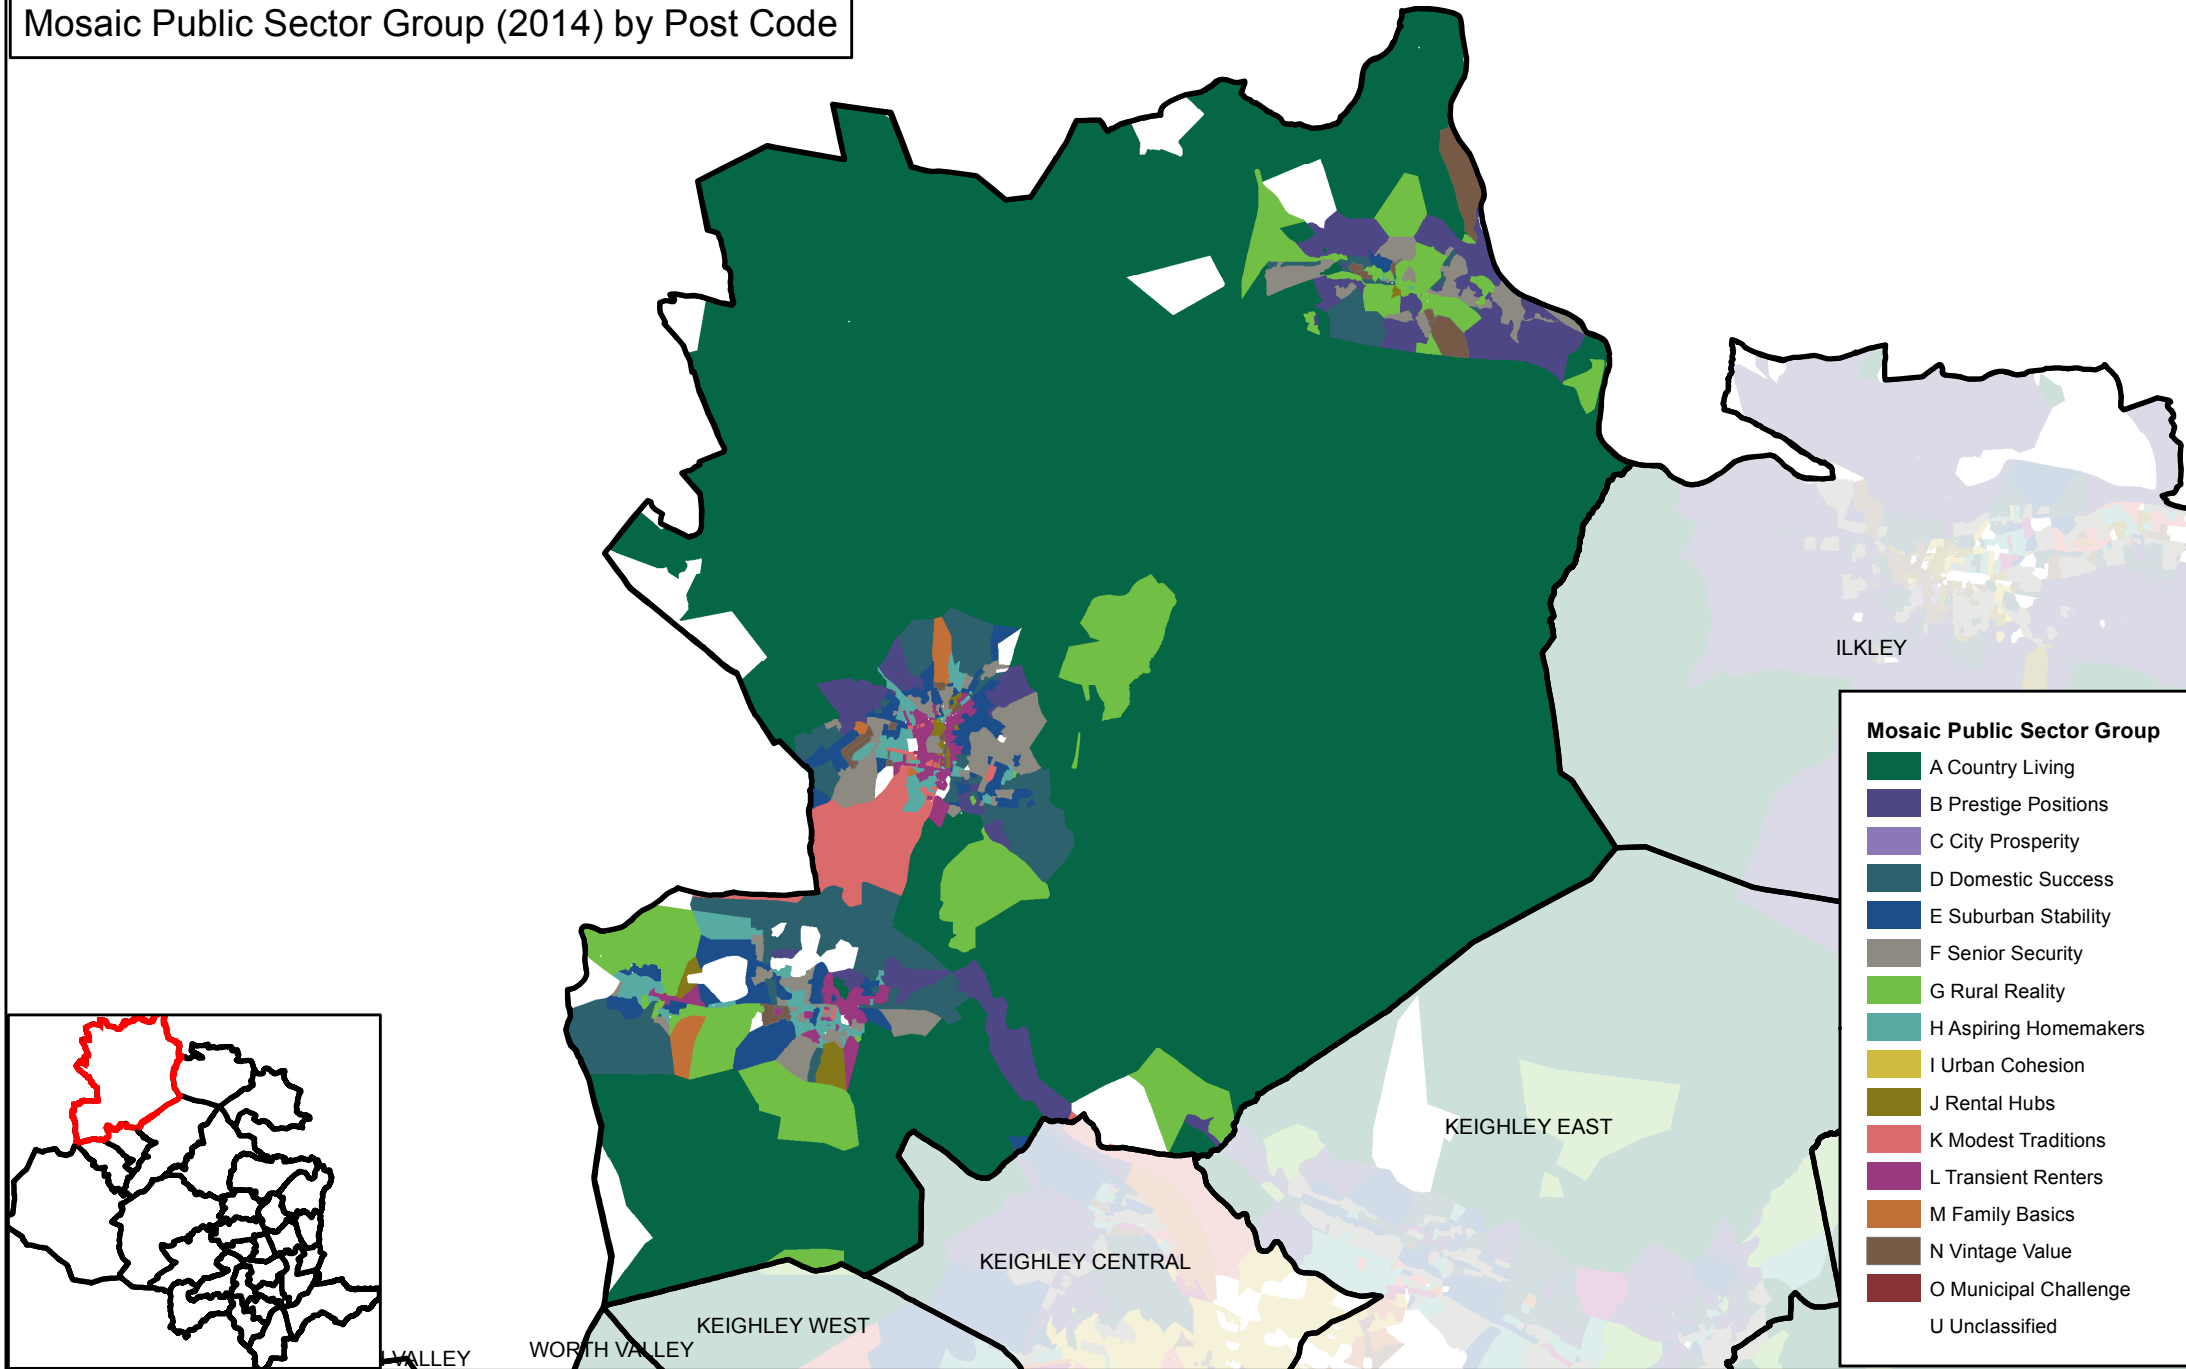

CRAVEN Ward

Mosaic Public Sector Group (2014) by Post Code

Mosaic Public Sector Group	
	A Country Living
	B Prestige Positions
	C City Prosperity
	D Domestic Success
	E Suburban Stability
	F Senior Security
	G Rural Reality
	H Aspiring Homemakers
	I Urban Cohesion
	J Rental Hubs
	K Modest Traditions
	L Transient Renters
	M Family Basics
	N Vintage Value
	O Municipal Challenge
	U Unclassified

This map is reproduced from Ordnance Survey material with the permission of Ordnance Survey on behalf of the Controller of Her Majesty's Stationery Office © Crown copyright and database rights 2015 Ordnance Survey 0100019304