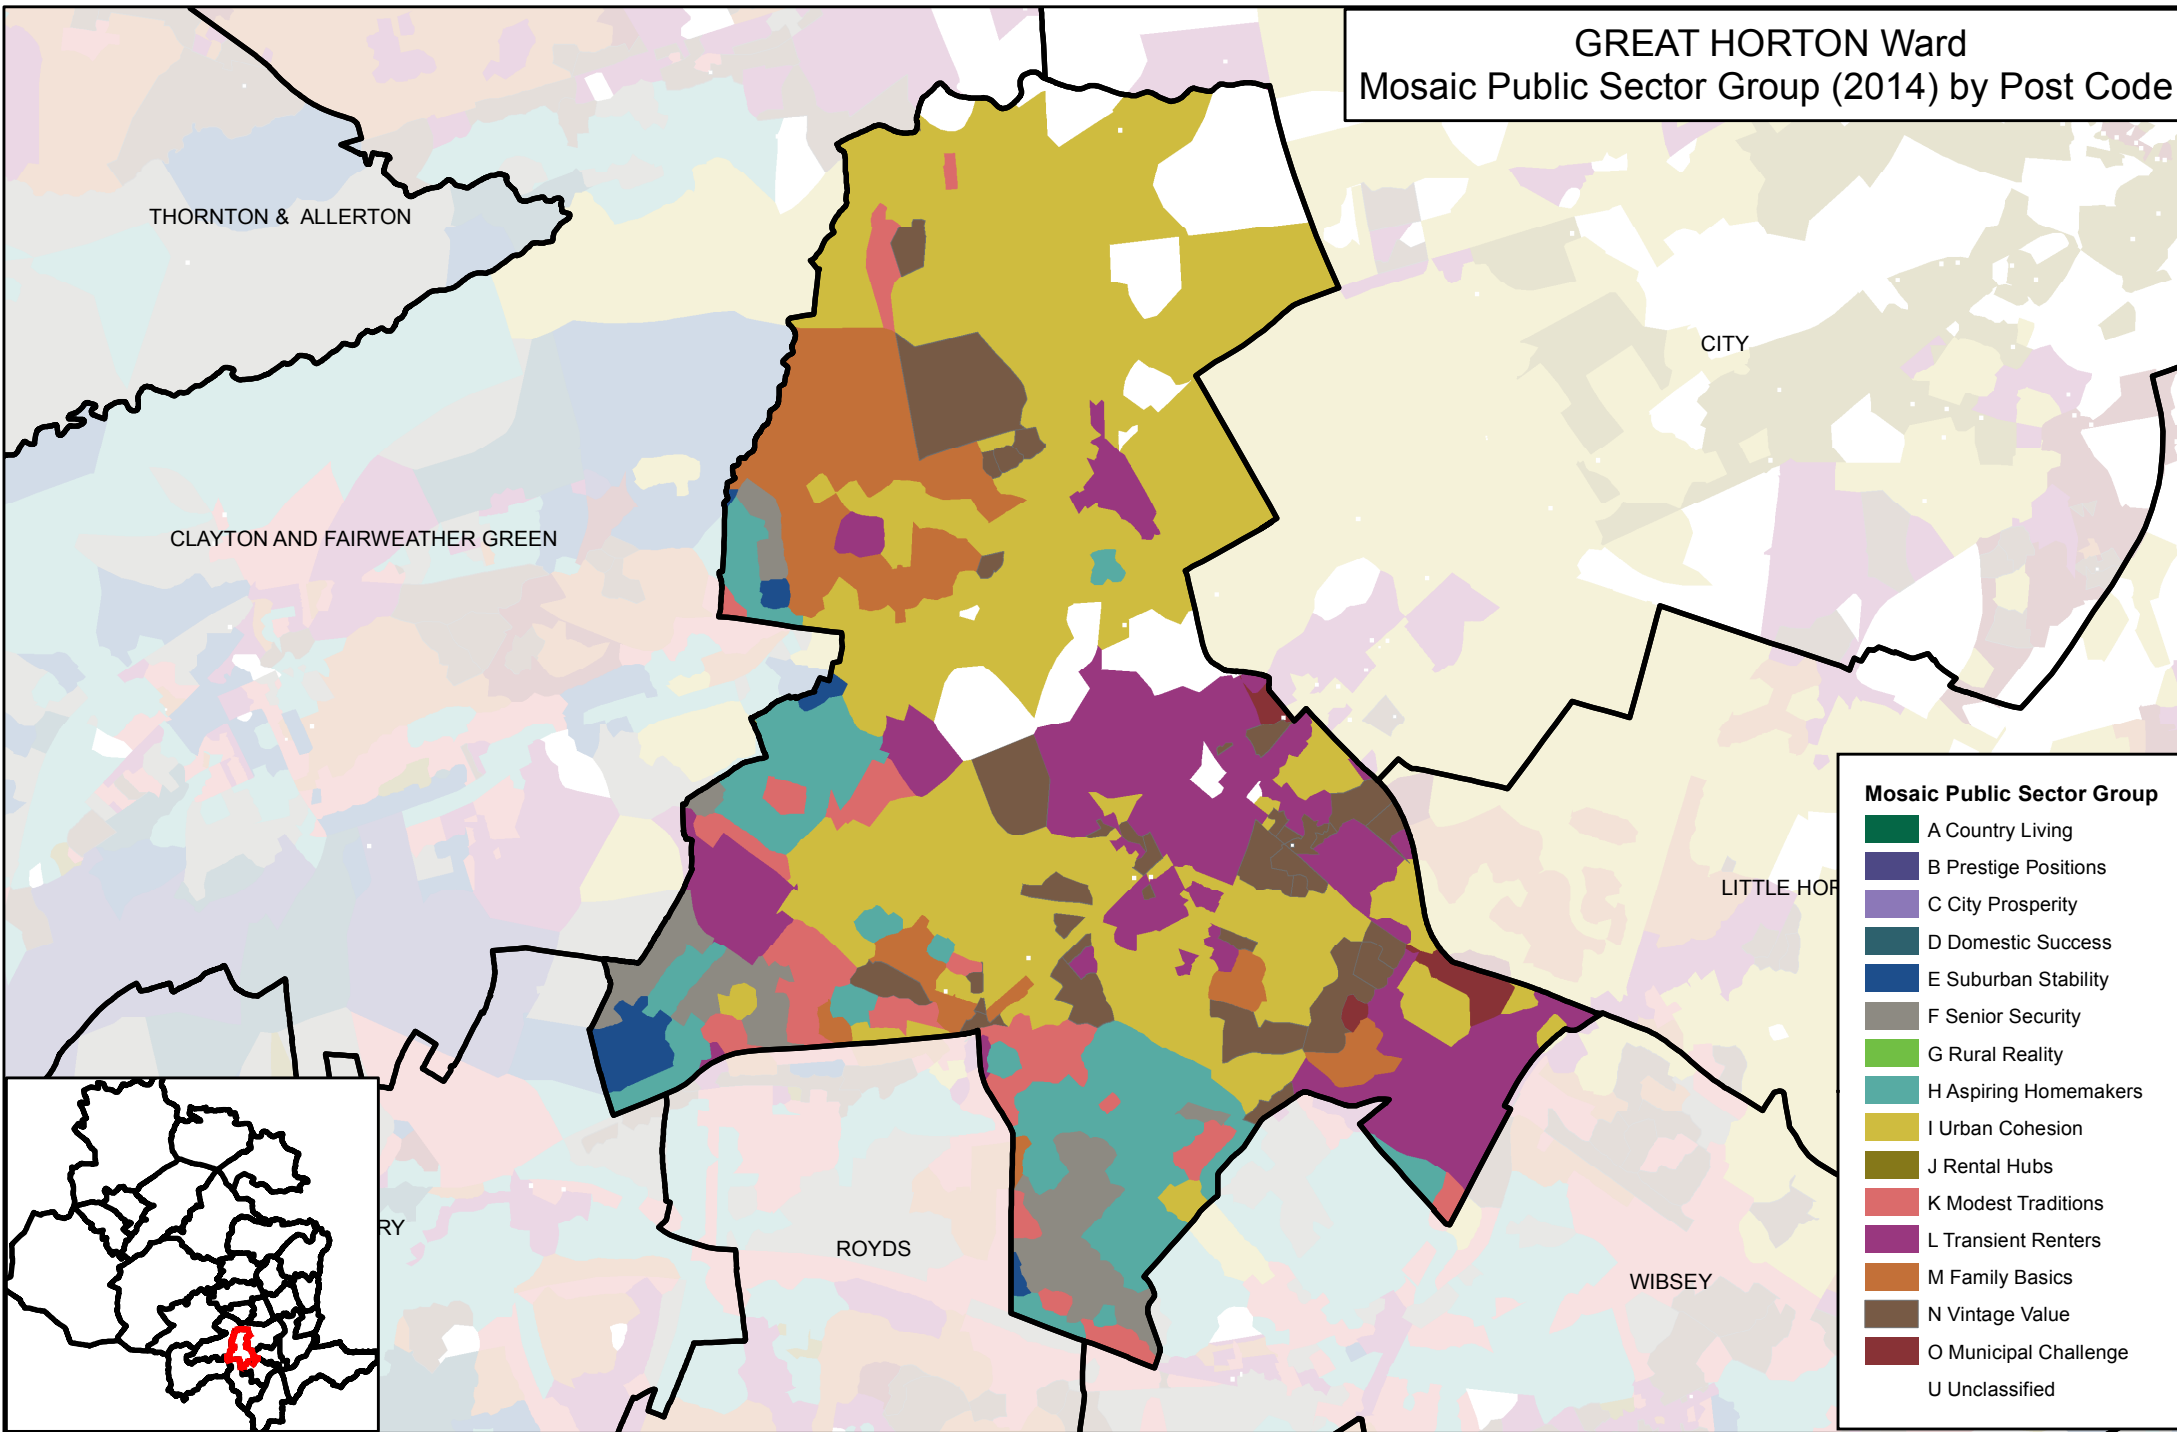

GREAT HORTON Ward

Mosaic Public Sector Group (2014) by Post Code

Mosaic Public Sector Group	
■	A Country Living
■	B Prestige Positions
■	C City Prosperity
■	D Domestic Success
■	E Suburban Stability
■	F Senior Security
■	G Rural Reality
■	H Aspiring Homemakers
■	I Urban Cohesion
■	J Rental Hubs
■	K Modest Traditions
■	L Transient Renters
■	M Family Basics
■	N Vintage Value
■	O Municipal Challenge
■	U Unclassified

This map is reproduced from Ordnance Survey material with the permission of Ordnance Survey on behalf of the Controller of Her Majesty's Stationery Office © Crown copyright and database rights 2015 Ordnance Survey 0100019304