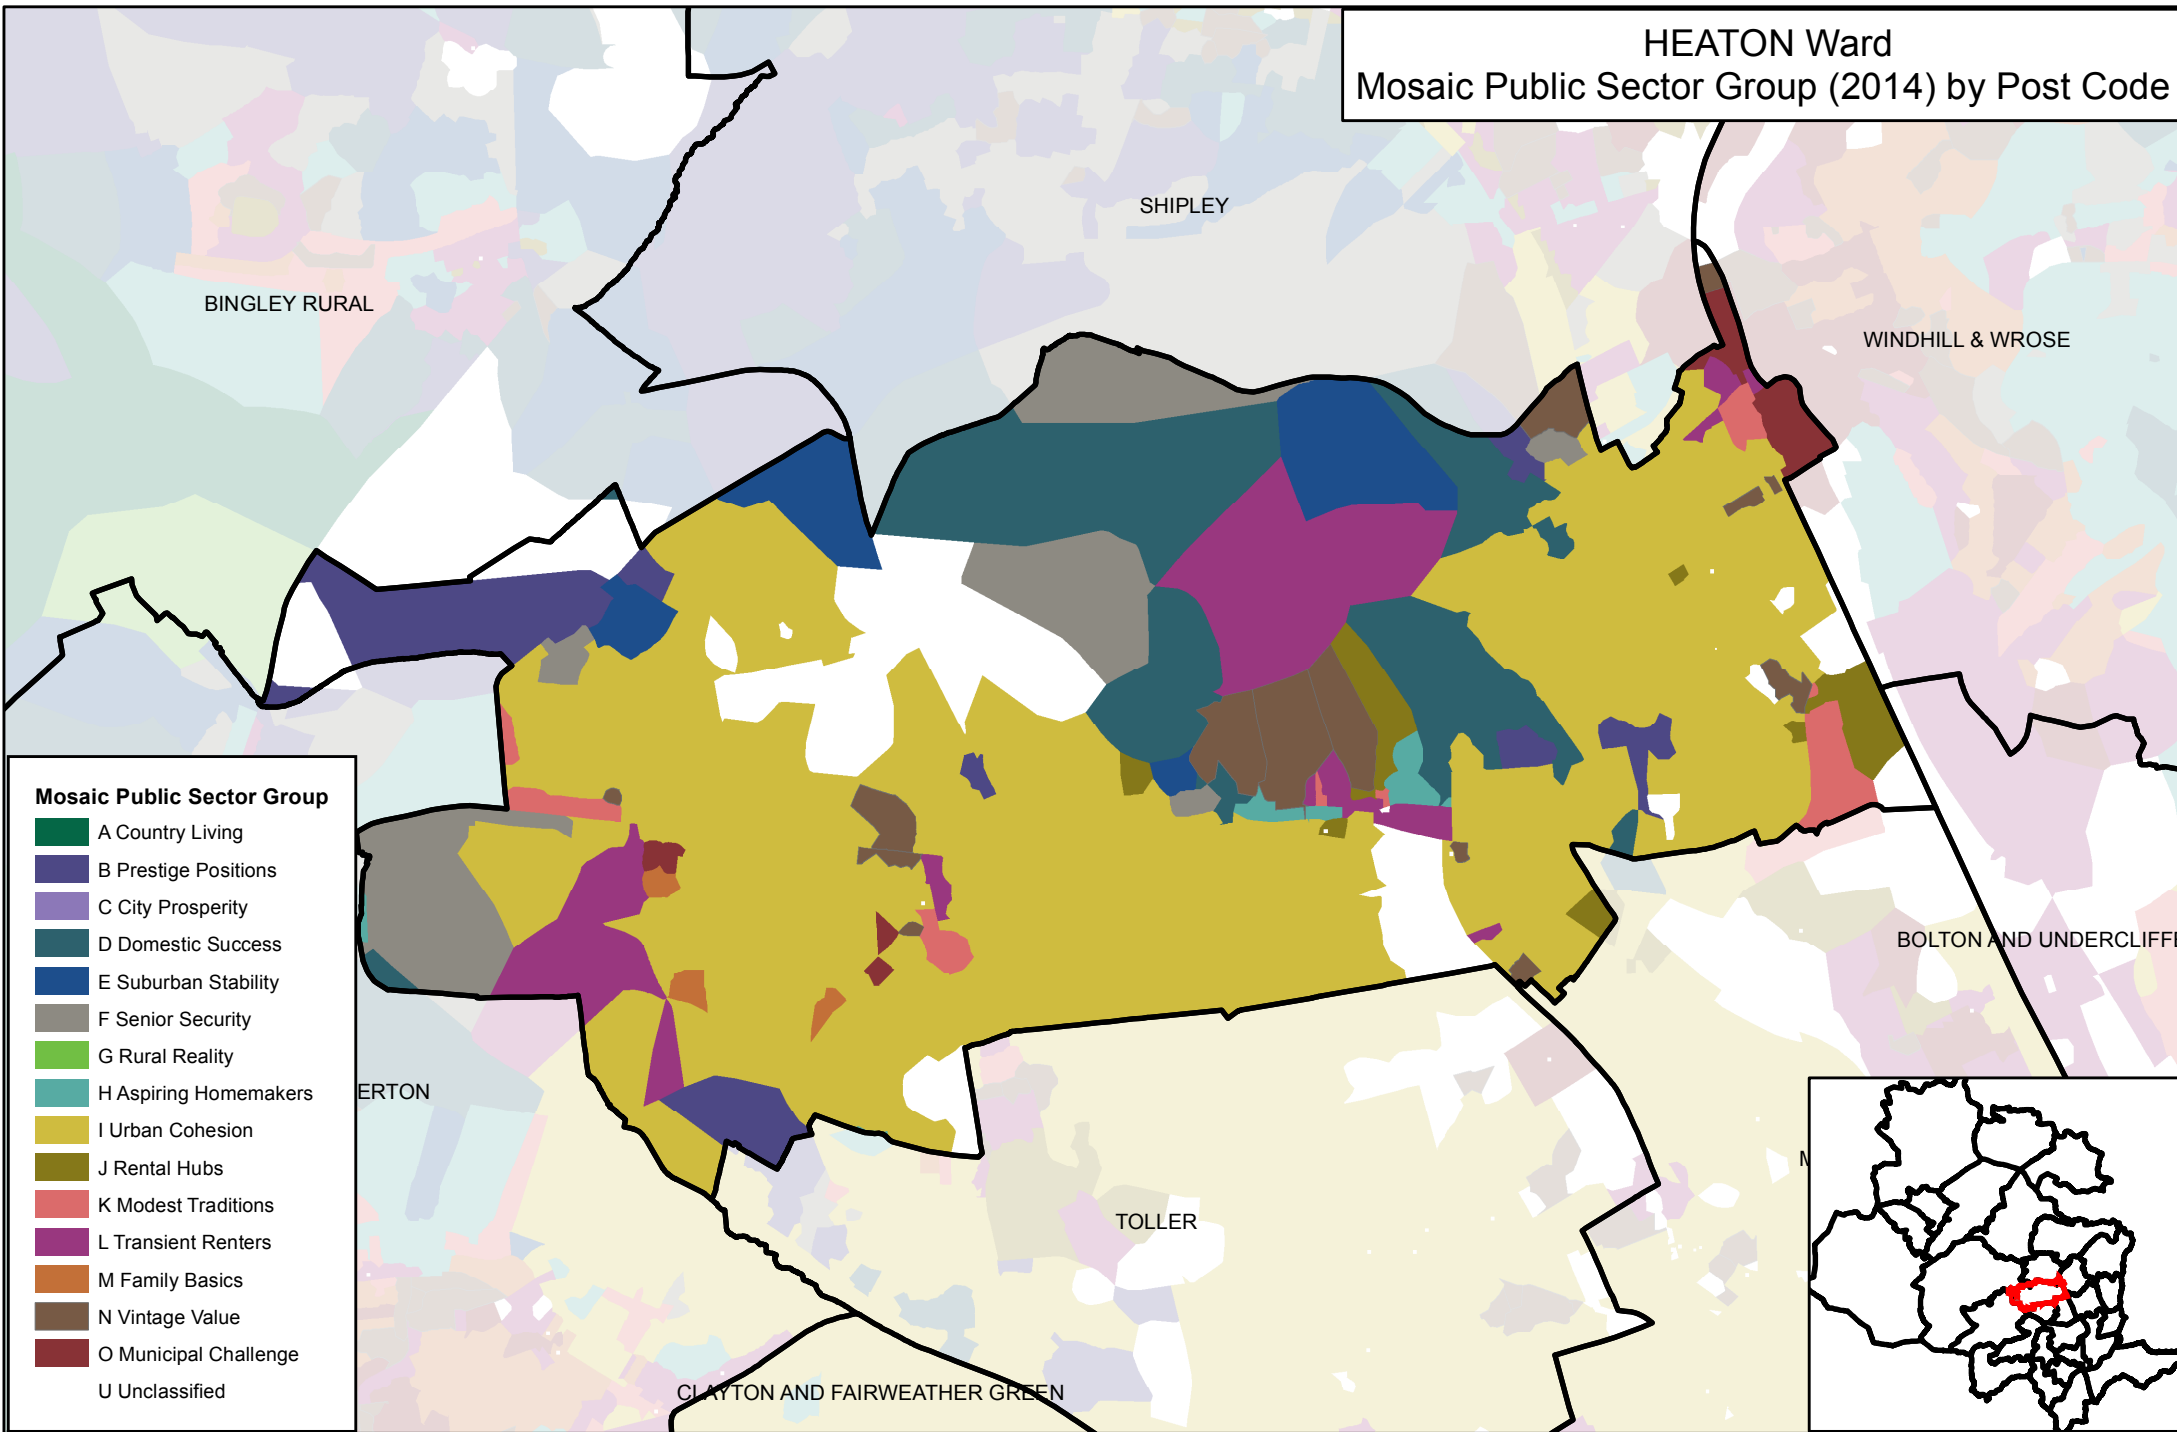

HEATON Ward Mosaic Public Sector Group (2014) by Post Code

Mosaic Public Sector Group

- A Country Living
- B Prestige Positions
- C City Prosperity
- D Domestic Success
- E Suburban Stability
- F Senior Security
- G Rural Reality
- H Aspiring Homemakers
- I Urban Cohesion
- J Rental Hubs
- K Modest Traditions
- L Transient Renters
- M Family Basics
- N Vintage Value
- O Municipal Challenge
- U Unclassified

This map is reproduced from Ordnance Survey material with the permission of Ordnance Survey on behalf of the Controller of Her Majesty's Stationery Office © Crown copyright and database rights 2015 Ordnance Survey 0100019304