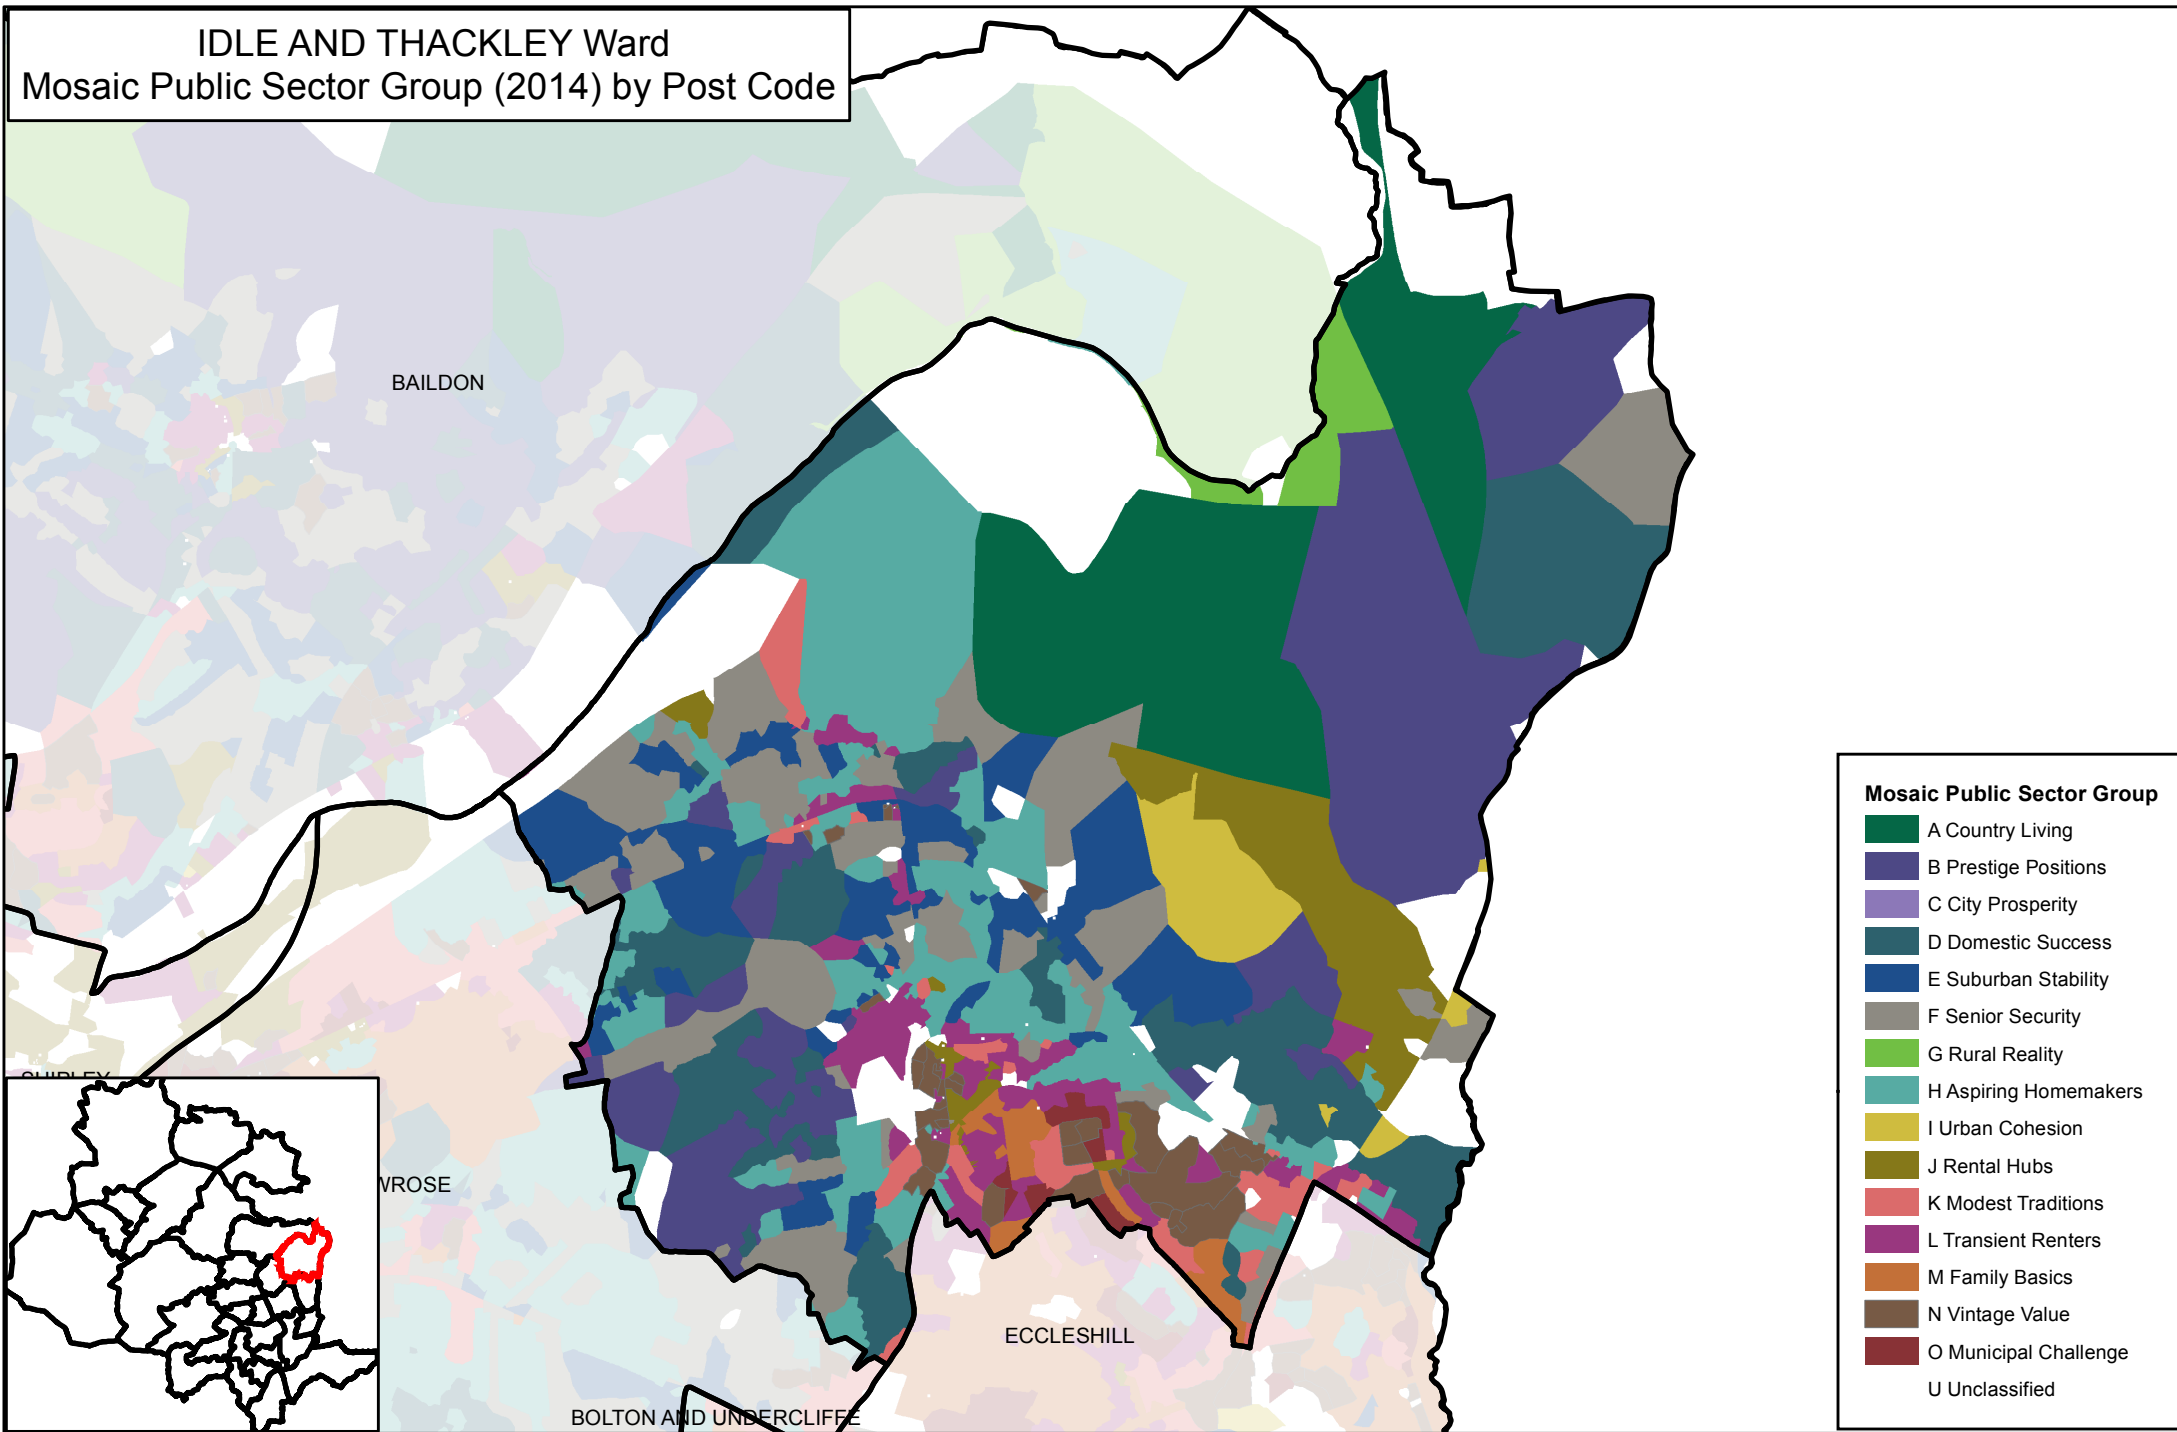

IDLE AND THACKLEY Ward
Mosaic Public Sector Group (2014) by Post Code

Mosaic Public Sector Group

- A Country Living
- B Prestige Positions
- C City Prosperity
- D Domestic Success
- E Suburban Stability
- F Senior Security
- G Rural Reality
- H Aspiring Homemakers
- I Urban Cohesion
- J Rental Hubs
- K Modest Traditions
- L Transient Renters
- M Family Basics
- N Vintage Value
- O Municipal Challenge
- U Unclassified

This map is reproduced from Ordnance Survey material with the permission of Ordnance Survey on behalf of the Controller of Her Majesty's Stationery Office © Crown copyright and database rights 2015 Ordnance Survey 0100019304