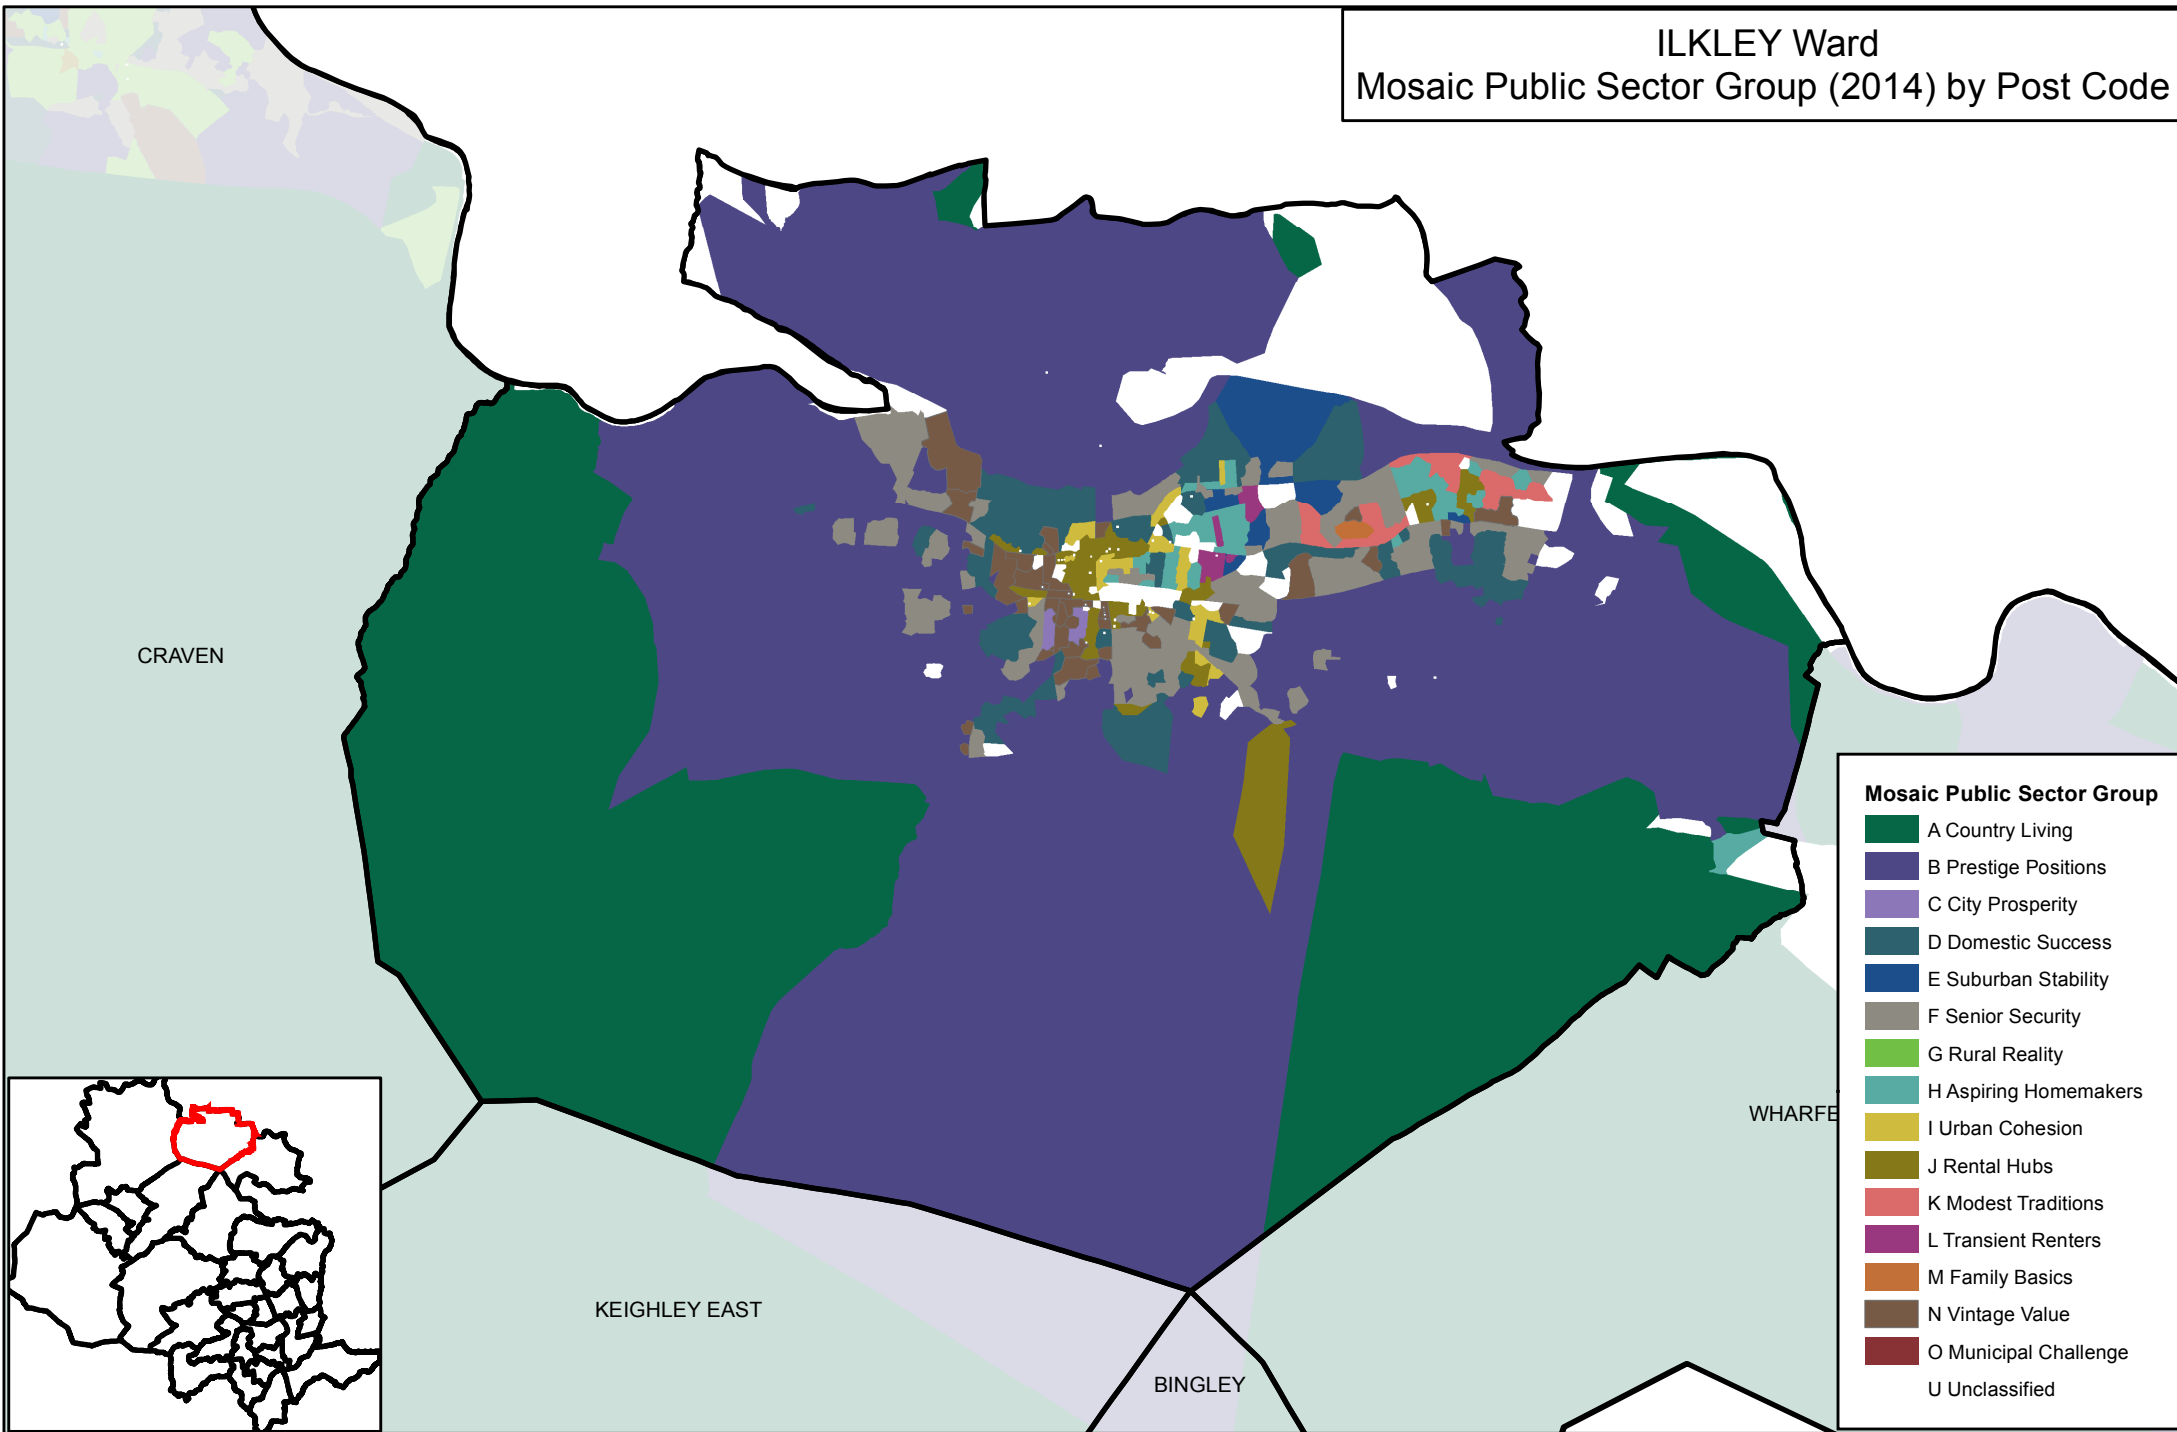

ILKLEY Ward
Mosaic Public Sector Group (2014) by Post Code

This map is reproduced from Ordnance Survey material with the permission of Ordnance Survey on behalf of the Controller of Her Majesty's Stationery Office © Crown copyright and database rights 2015 Ordnance Survey 0100019304