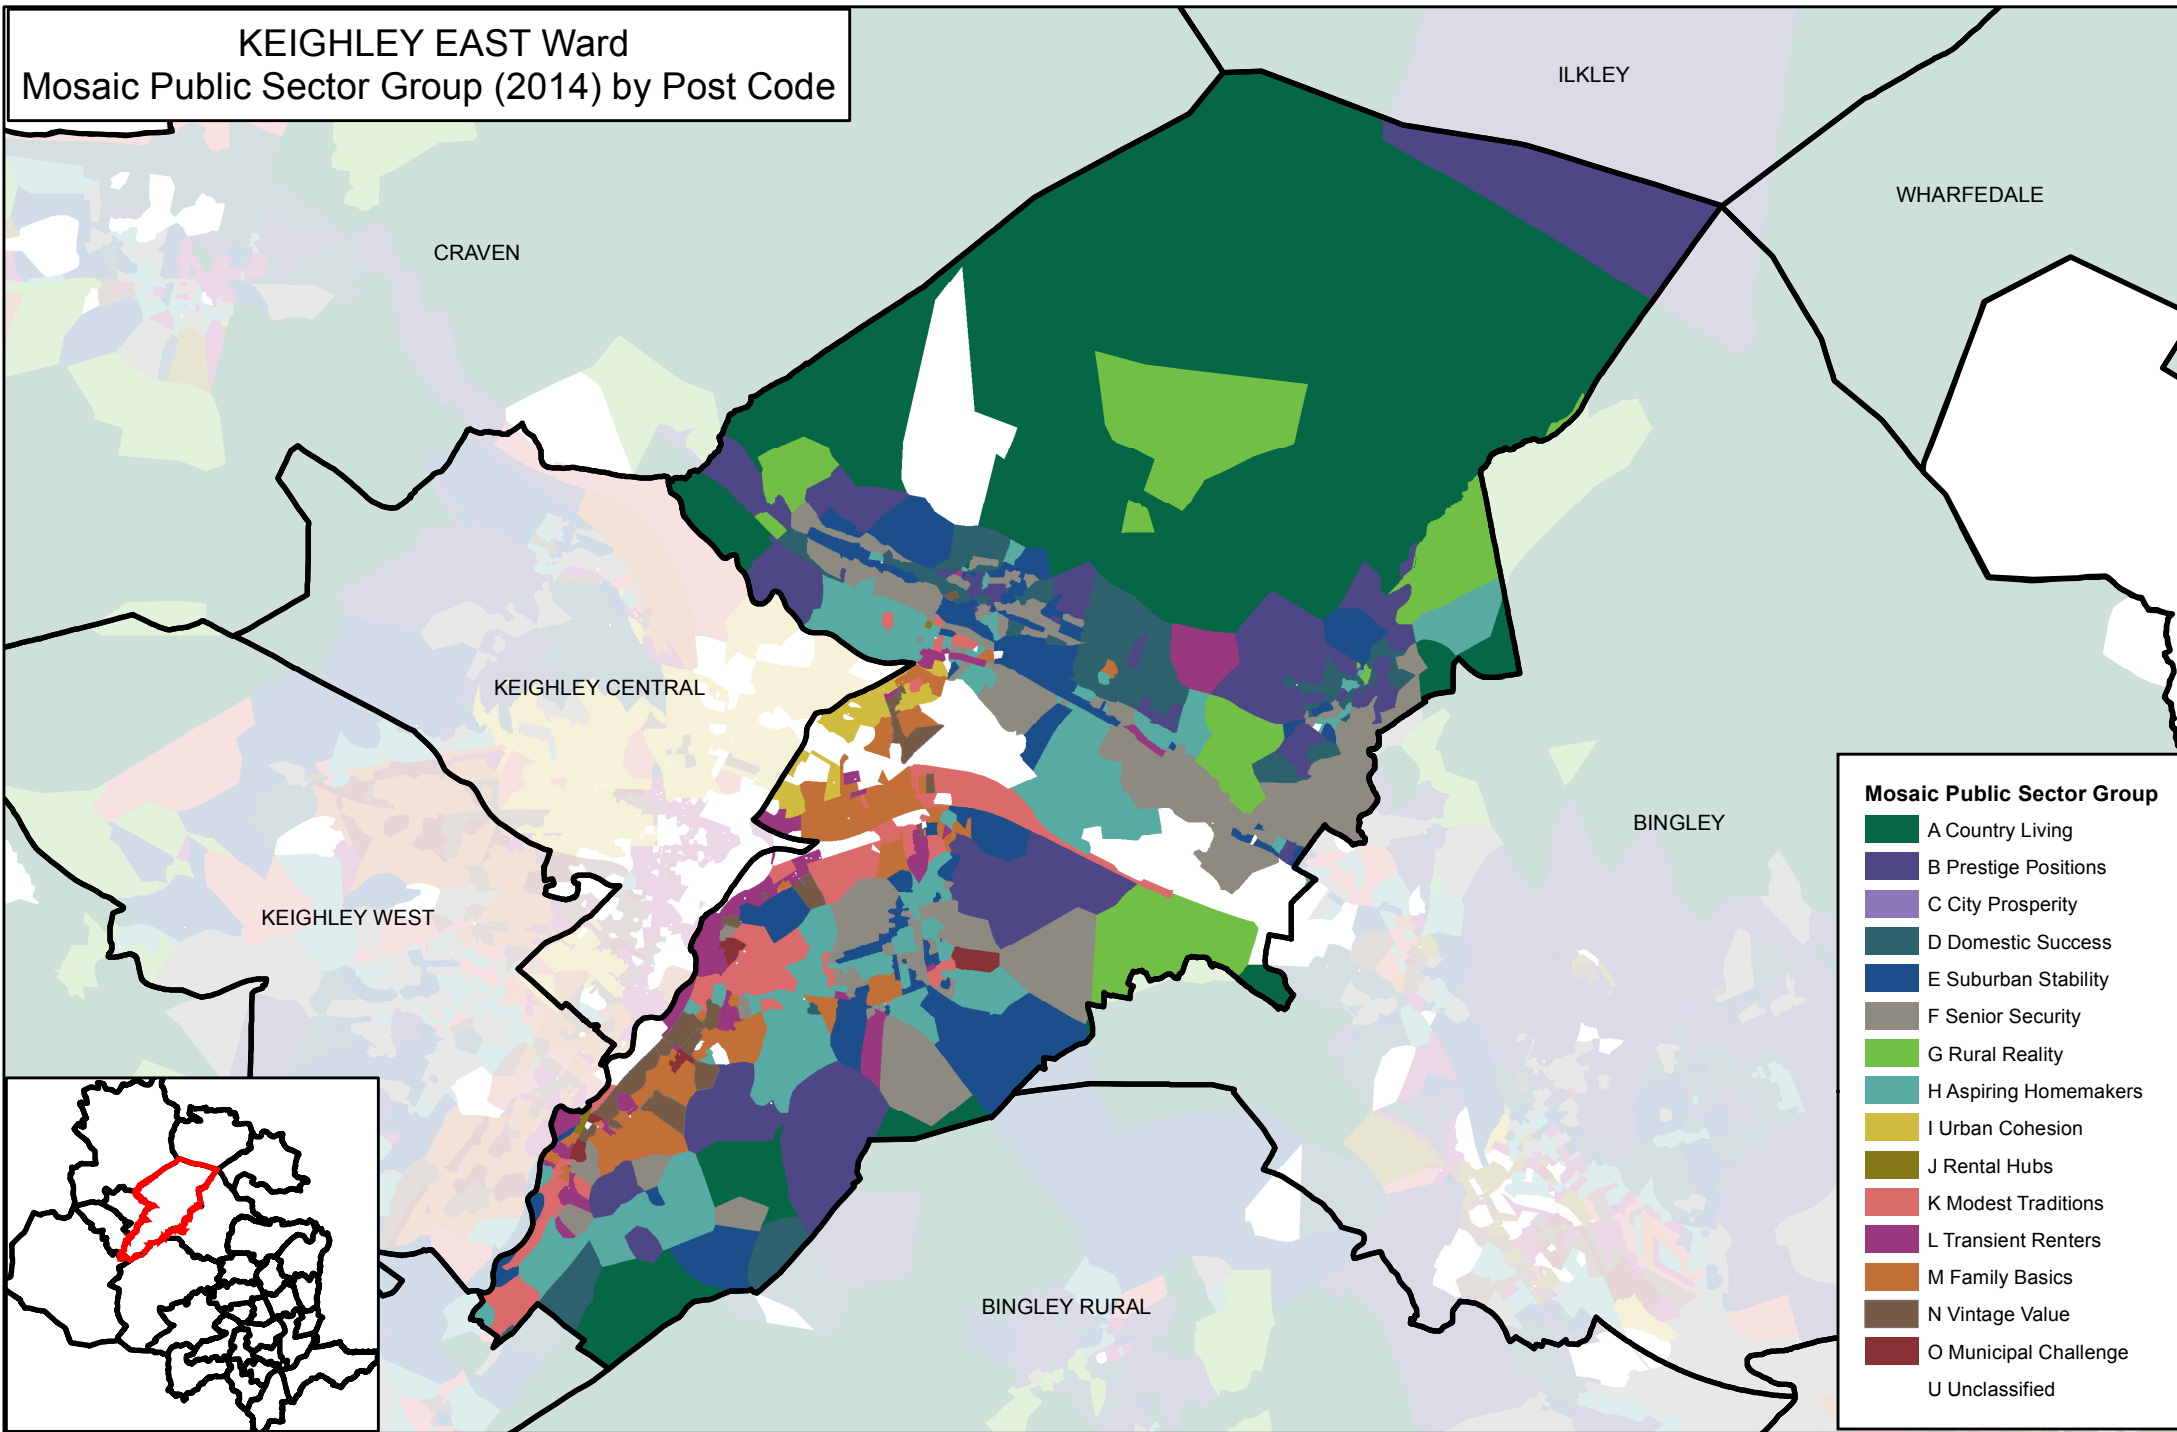

**KEIGHLEY EAST Ward**  
**Mosaic Public Sector Group (2014) by Post Code**

**Mosaic Public Sector Group**

- A Country Living
- B Prestige Positions
- C City Prosperity
- D Domestic Success
- E Suburban Stability
- F Senior Security
- G Rural Reality
- H Aspiring Homemakers
- I Urban Cohesion
- J Rental Hubs
- K Modest Traditions
- L Transient Renters
- M Family Basics
- N Vintage Value
- O Municipal Challenge
- U Unclassified

This map is reproduced from Ordnance Survey material with the permission of Ordnance Survey on behalf of the Controller of Her Majesty's Stationery Office © Crown copyright and database rights 2015 Ordnance Survey 0100019304