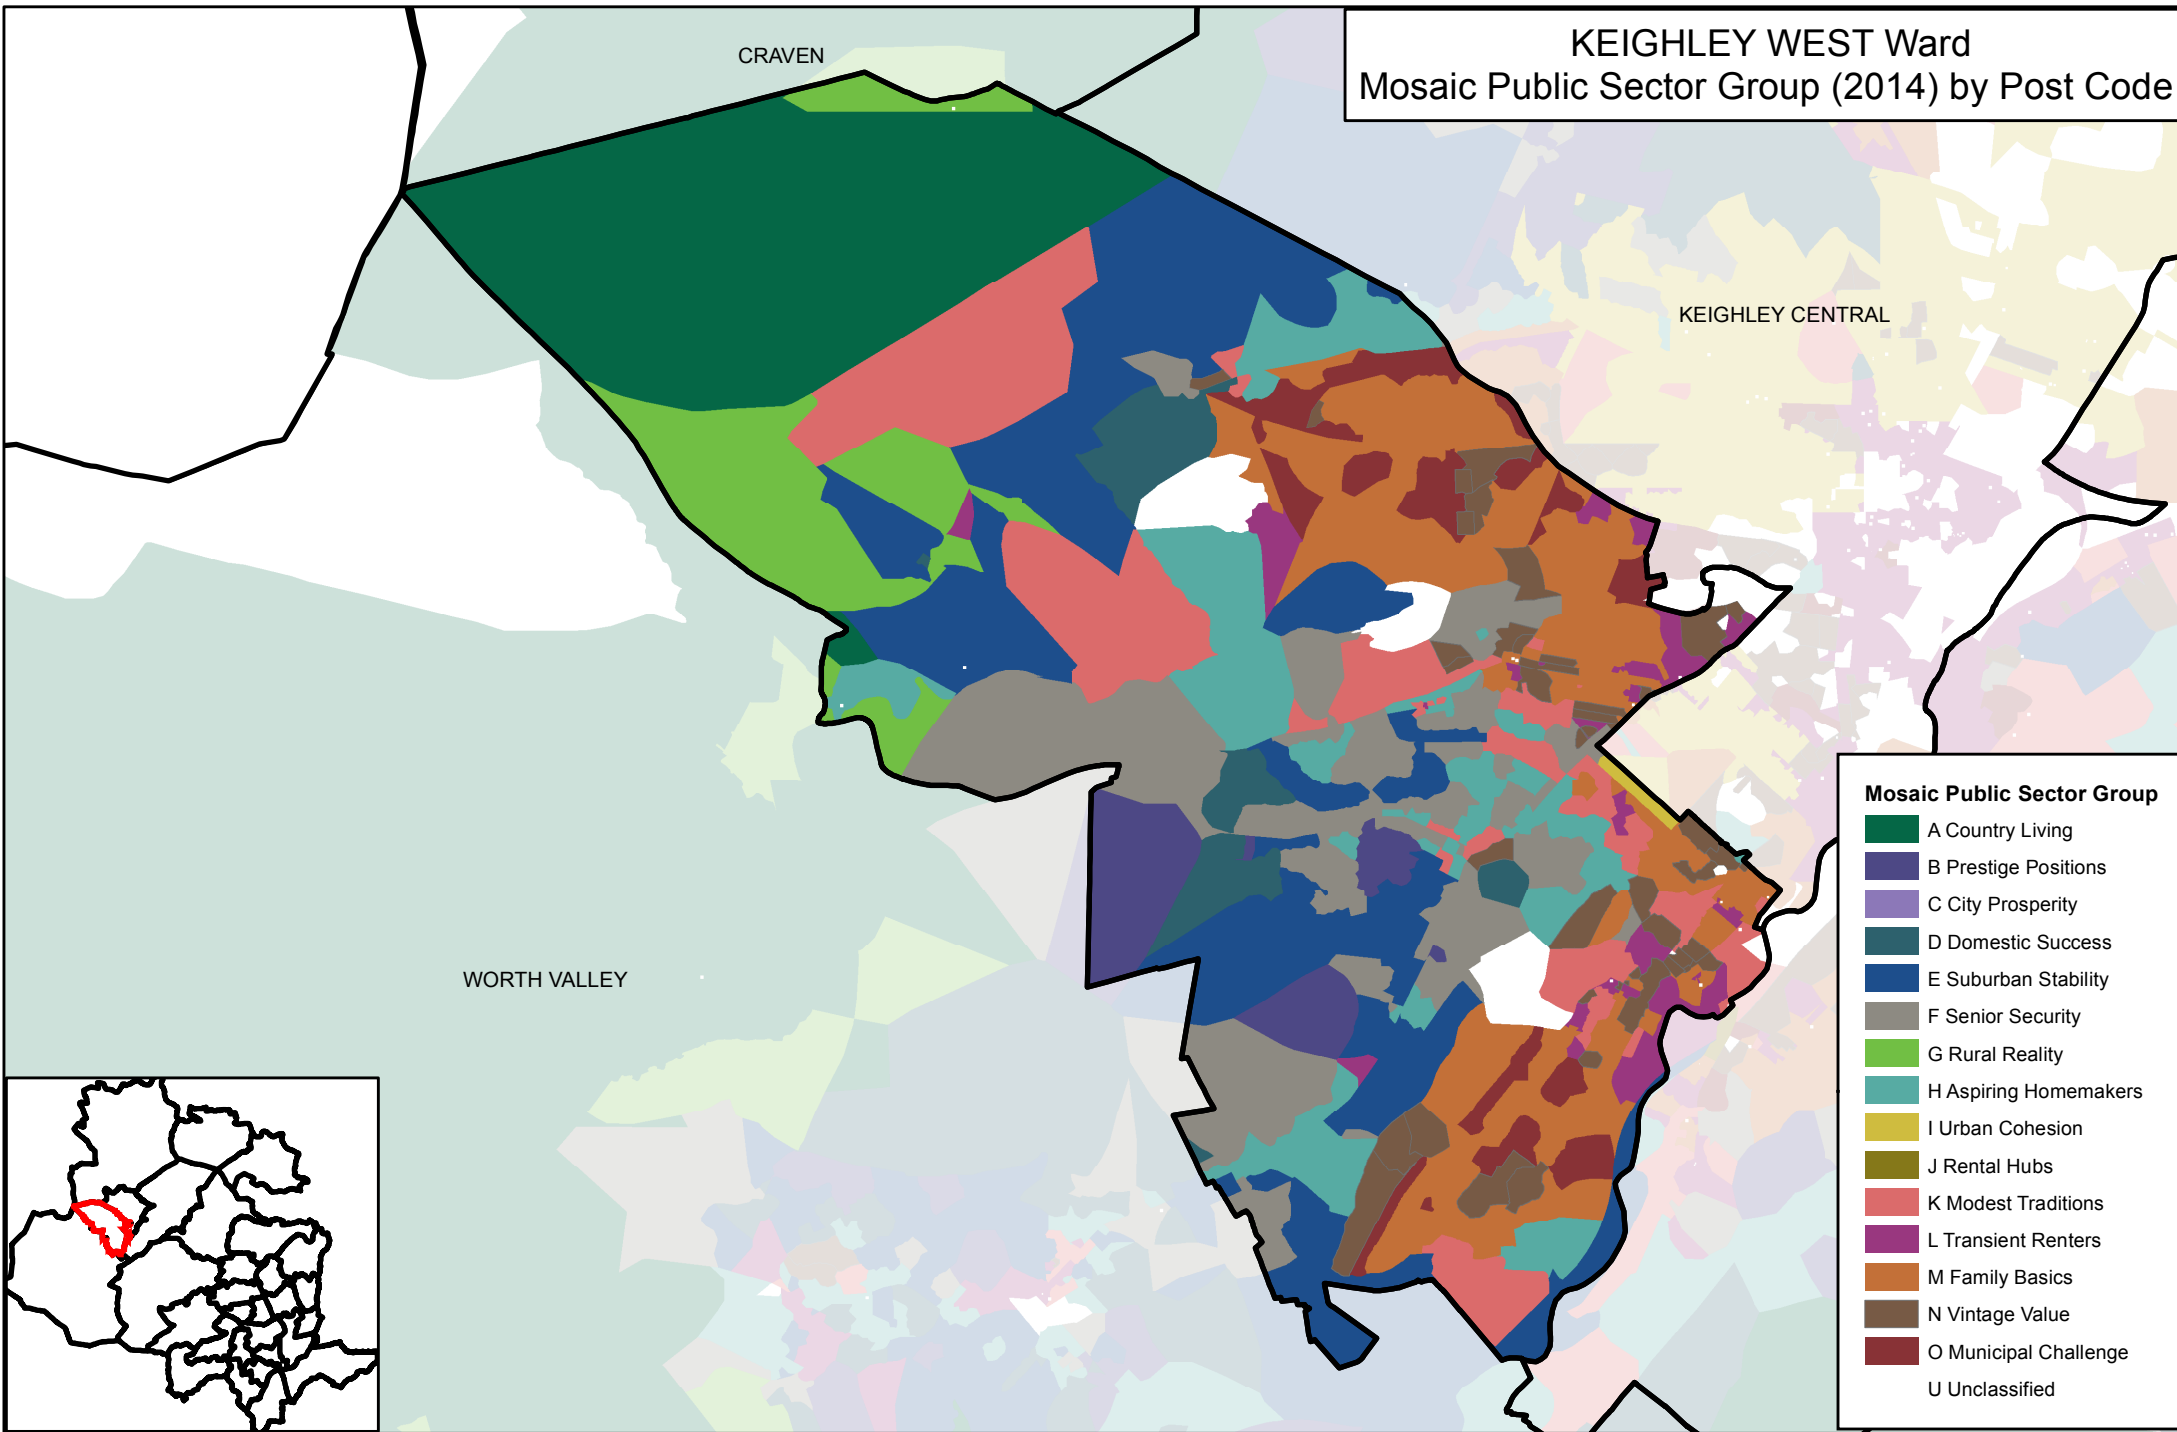

KEIGHLEY WEST Ward
Mosaic Public Sector Group (2014) by Post Code

Mosaic Public Sector Group

■	A Country Living
■	B Prestige Positions
■	C City Prosperity
■	D Domestic Success
■	E Suburban Stability
■	F Senior Security
■	G Rural Reality
■	H Aspiring Homemakers
■	I Urban Cohesion
■	J Rental Hubs
■	K Modest Traditions
■	L Transient Renters
■	M Family Basics
■	N Vintage Value
■	O Municipal Challenge
■	U Unclassified

This map is reproduced from Ordnance Survey material with the permission of Ordnance Survey on behalf of the Controller of Her Majesty's Stationery Office © Crown copyright and database rights 2015 Ordnance Survey 0100019304