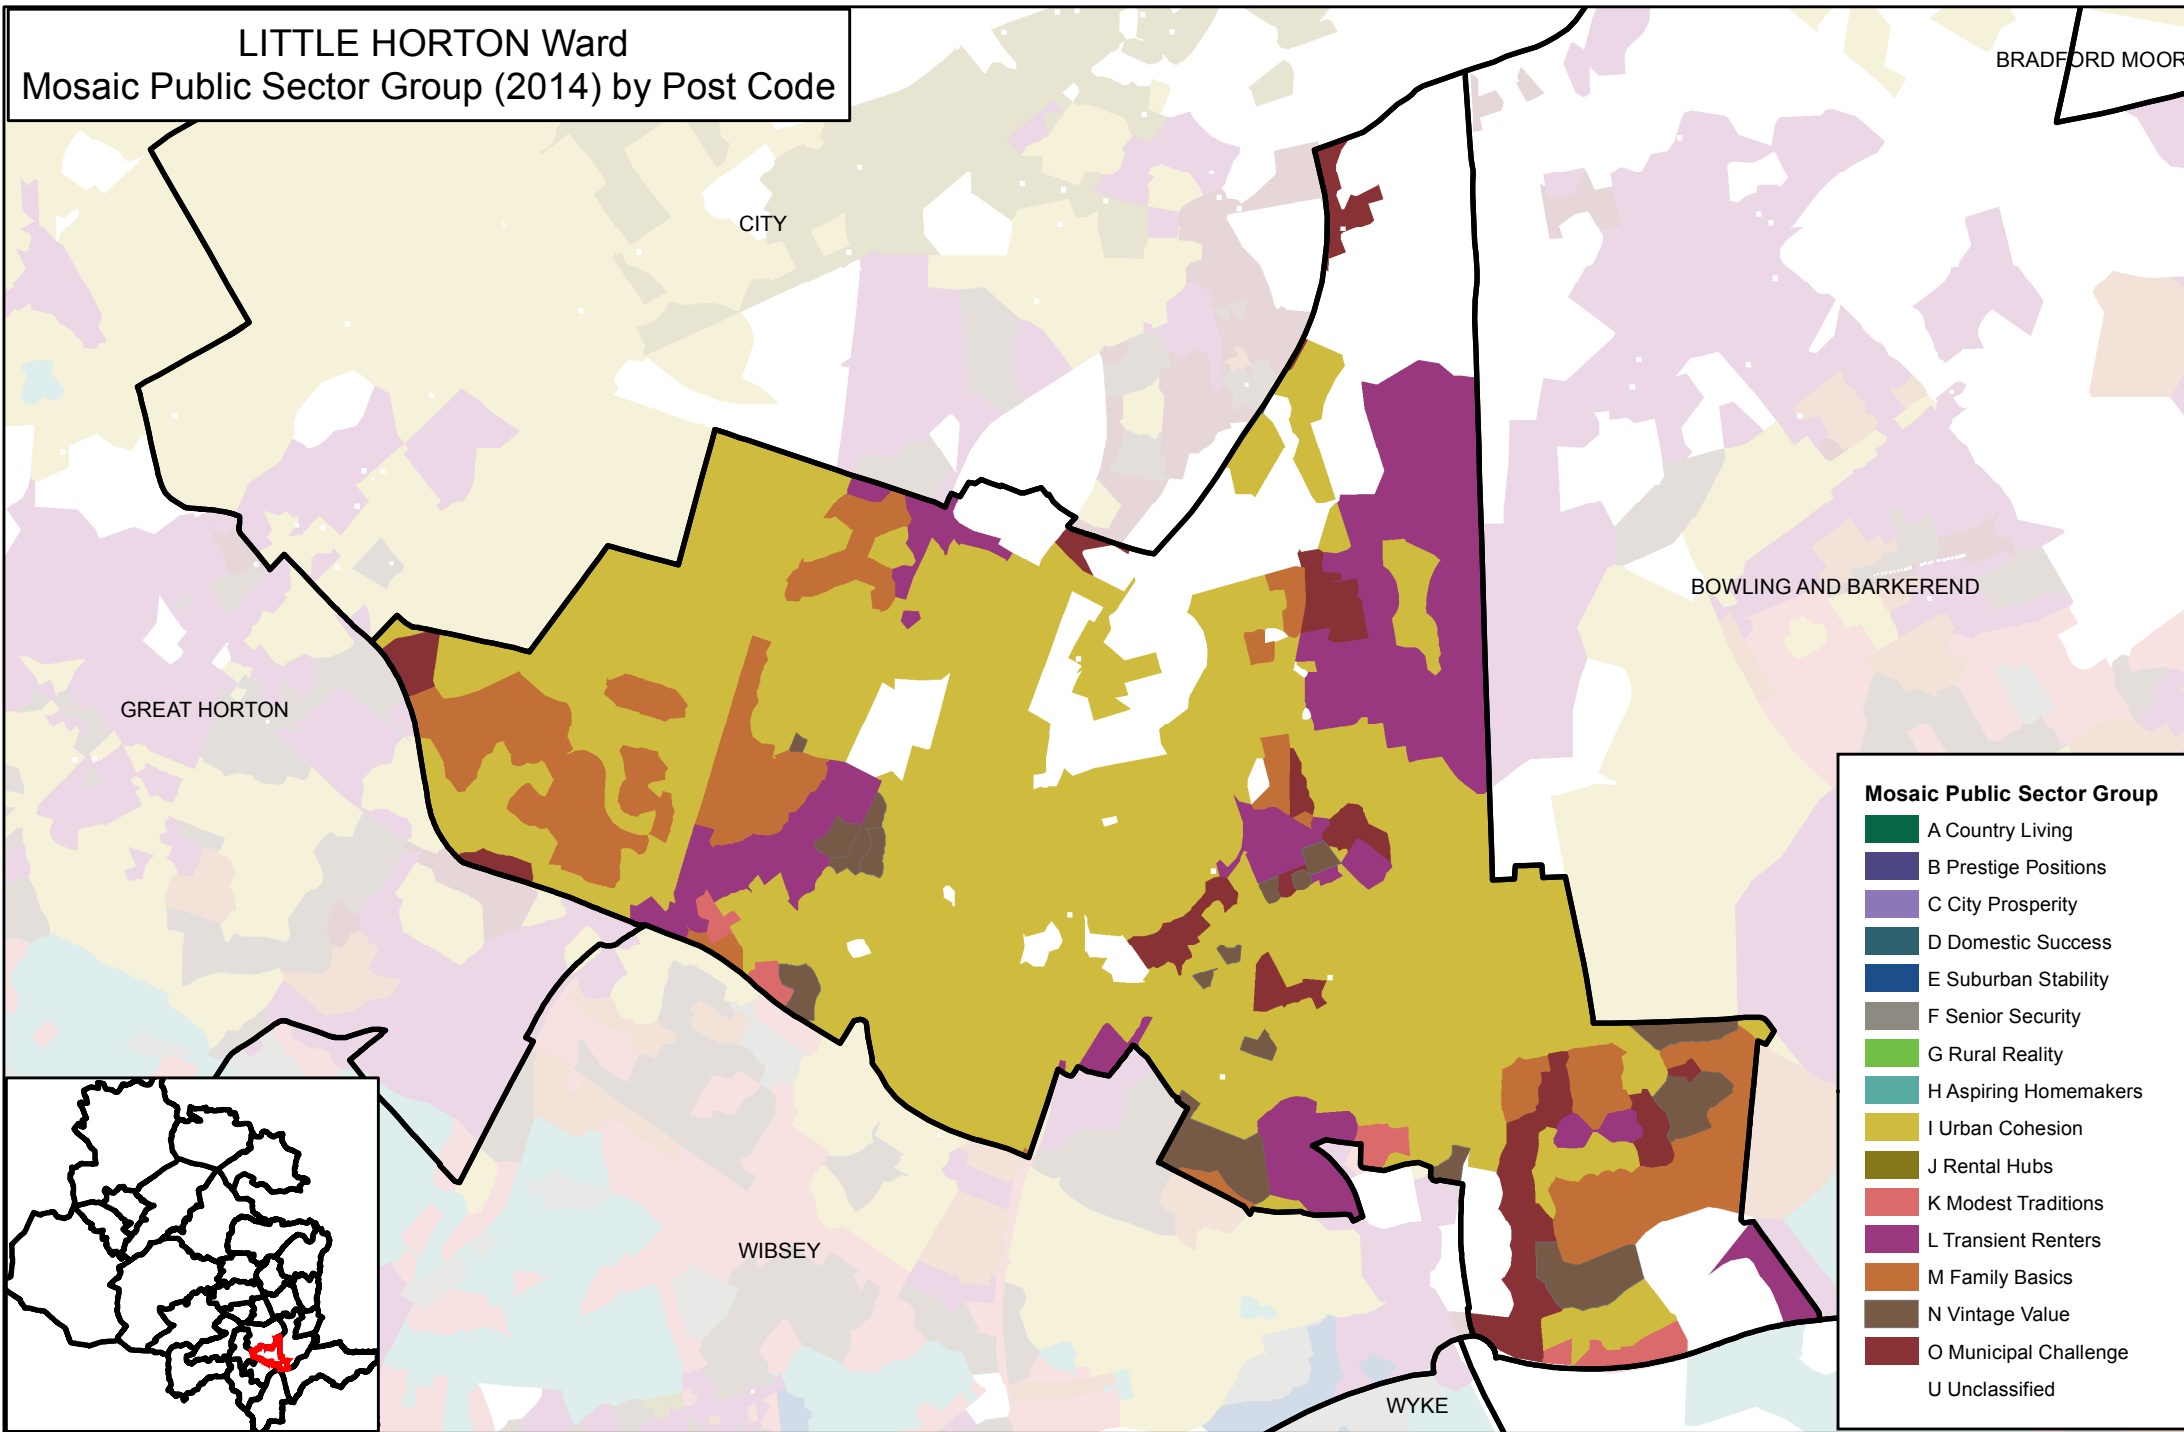

LITTLE HORTON Ward  
Mosaic Public Sector Group (2014) by Post Code

**Mosaic Public Sector Group**

■	A Country Living
■	B Prestige Positions
■	C City Prosperity
■	D Domestic Success
■	E Suburban Stability
■	F Senior Security
■	G Rural Reality
■	H Aspiring Homemakers
■	I Urban Cohesion
■	J Rental Hubs
■	K Modest Traditions
■	L Transient Renters
■	M Family Basics
■	N Vintage Value
■	O Municipal Challenge
■	U Unclassified

This map is reproduced from Ordnance Survey material with the permission of Ordnance Survey on behalf of the Controller of Her Majesty's Stationery Office © Crown copyright and database rights 2015 Ordnance Survey 0100019304