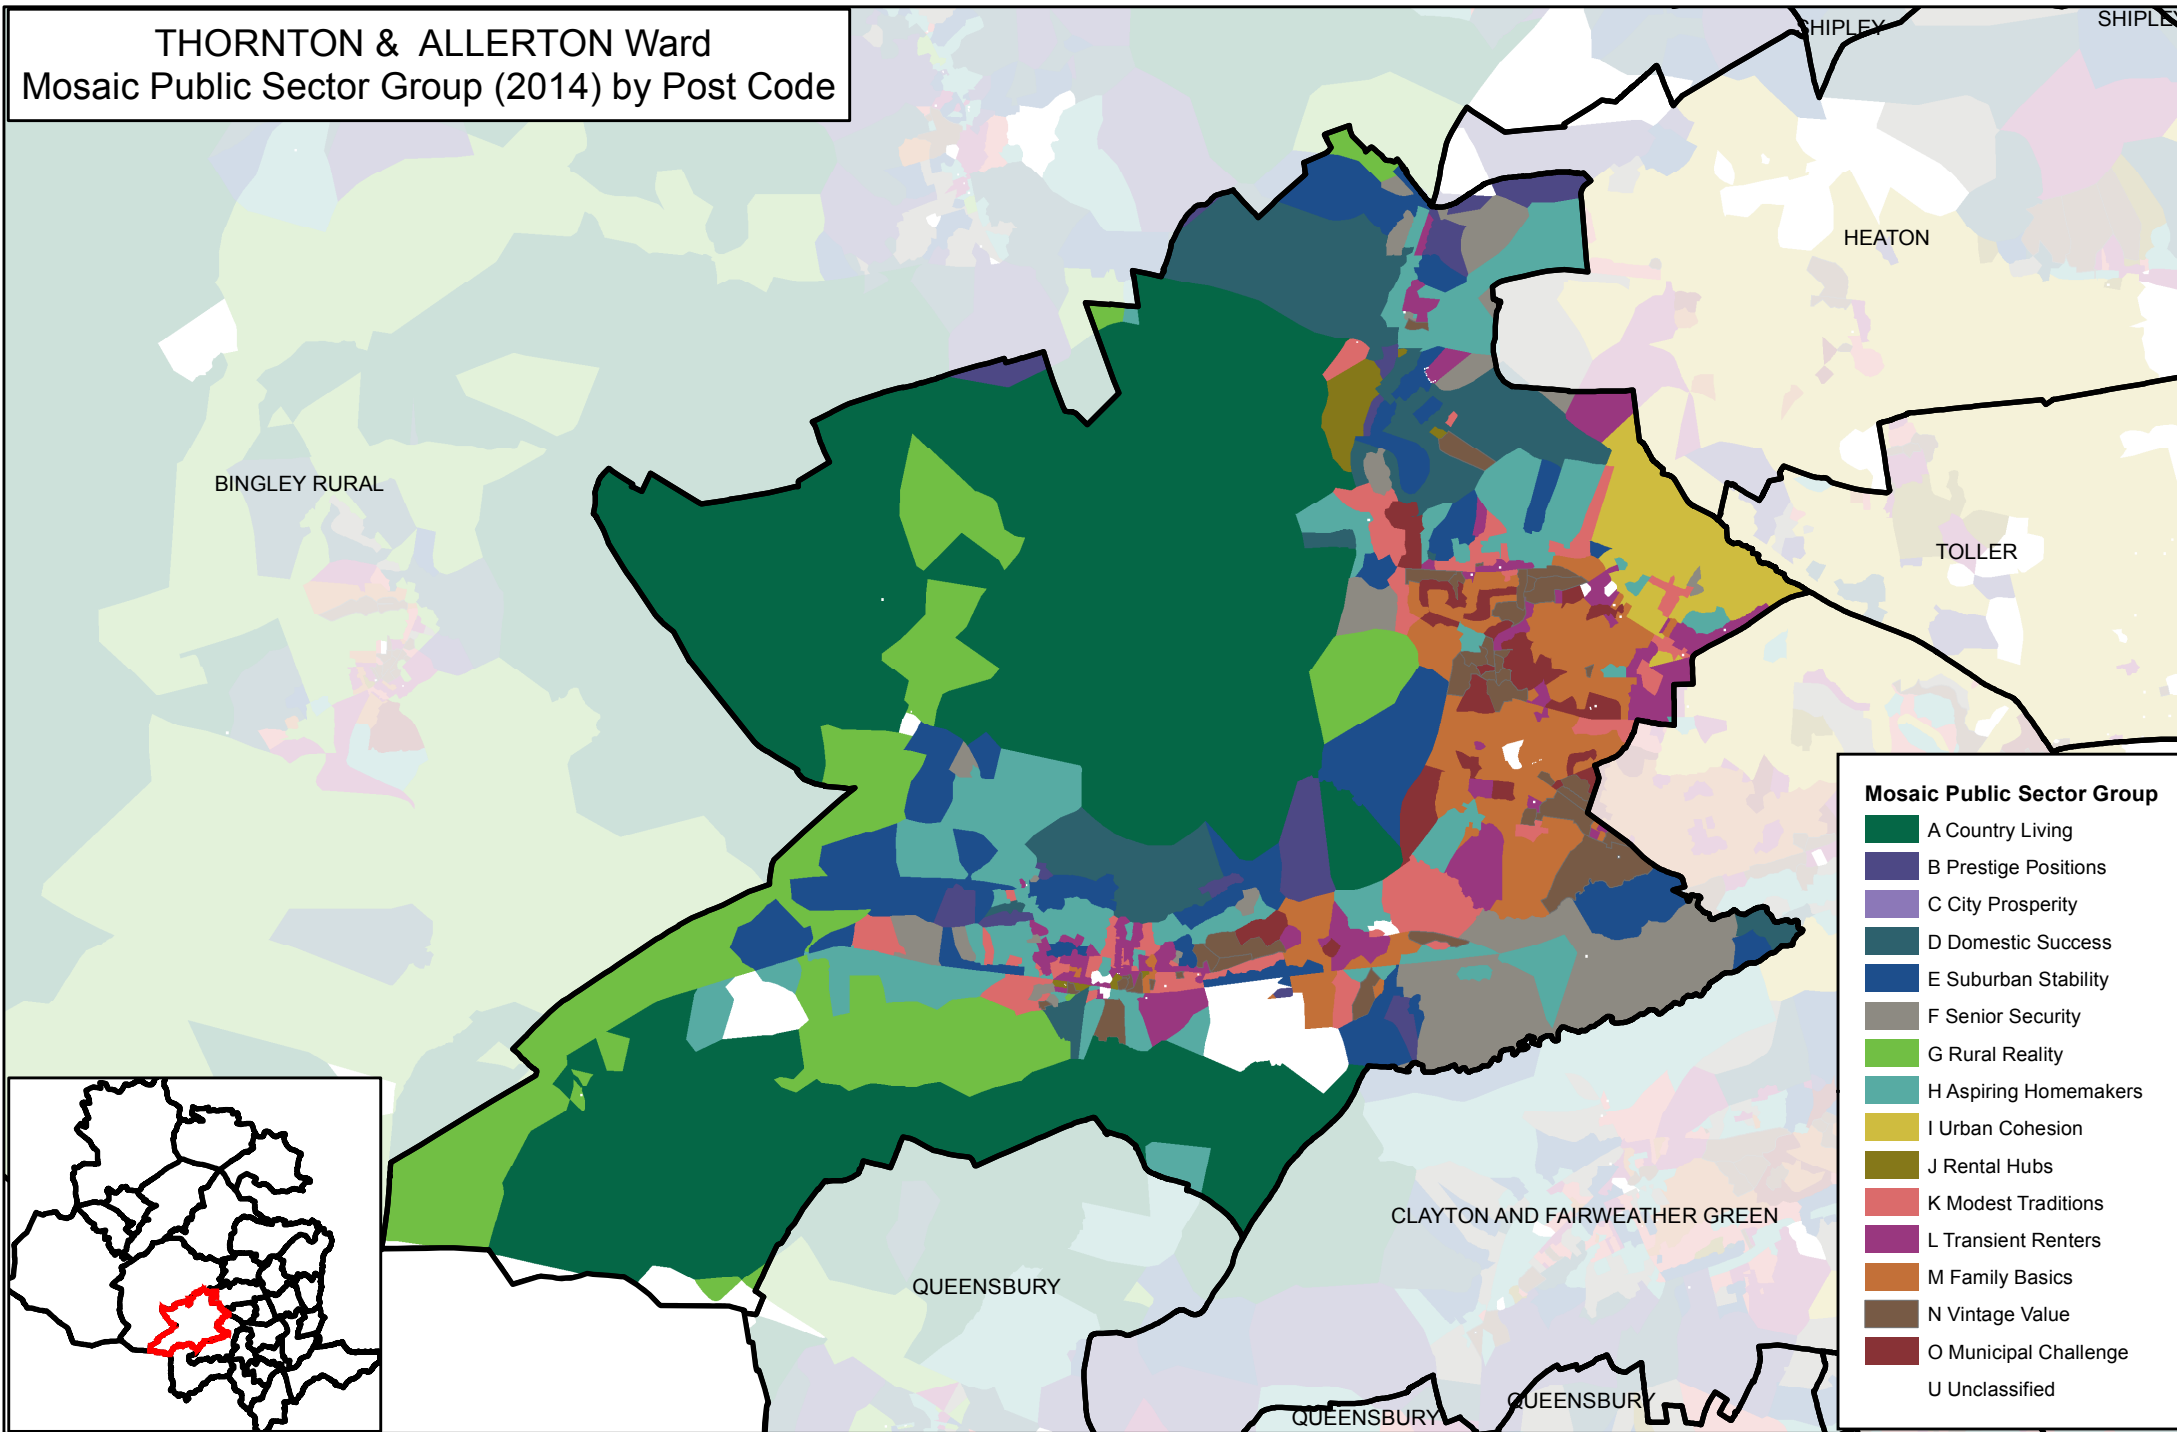

THORNTON & ALLERTON Ward
Mosaic Public Sector Group (2014) by Post Code

Mosaic Public Sector Group

■	A Country Living
■	B Prestige Positions
■	C City Prosperity
■	D Domestic Success
■	E Suburban Stability
■	F Senior Security
■	G Rural Reality
■	H Aspiring Homemakers
■	I Urban Cohesion
■	J Rental Hubs
■	K Modest Traditions
■	L Transient Renters
■	M Family Basics
■	N Vintage Value
■	O Municipal Challenge
■	U Unclassified

This map is reproduced from Ordnance Survey material with the permission of Ordnance Survey on behalf of the Controller of Her Majesty's Stationery Office © Crown copyright and database rights 2015 Ordnance Survey 0100019304