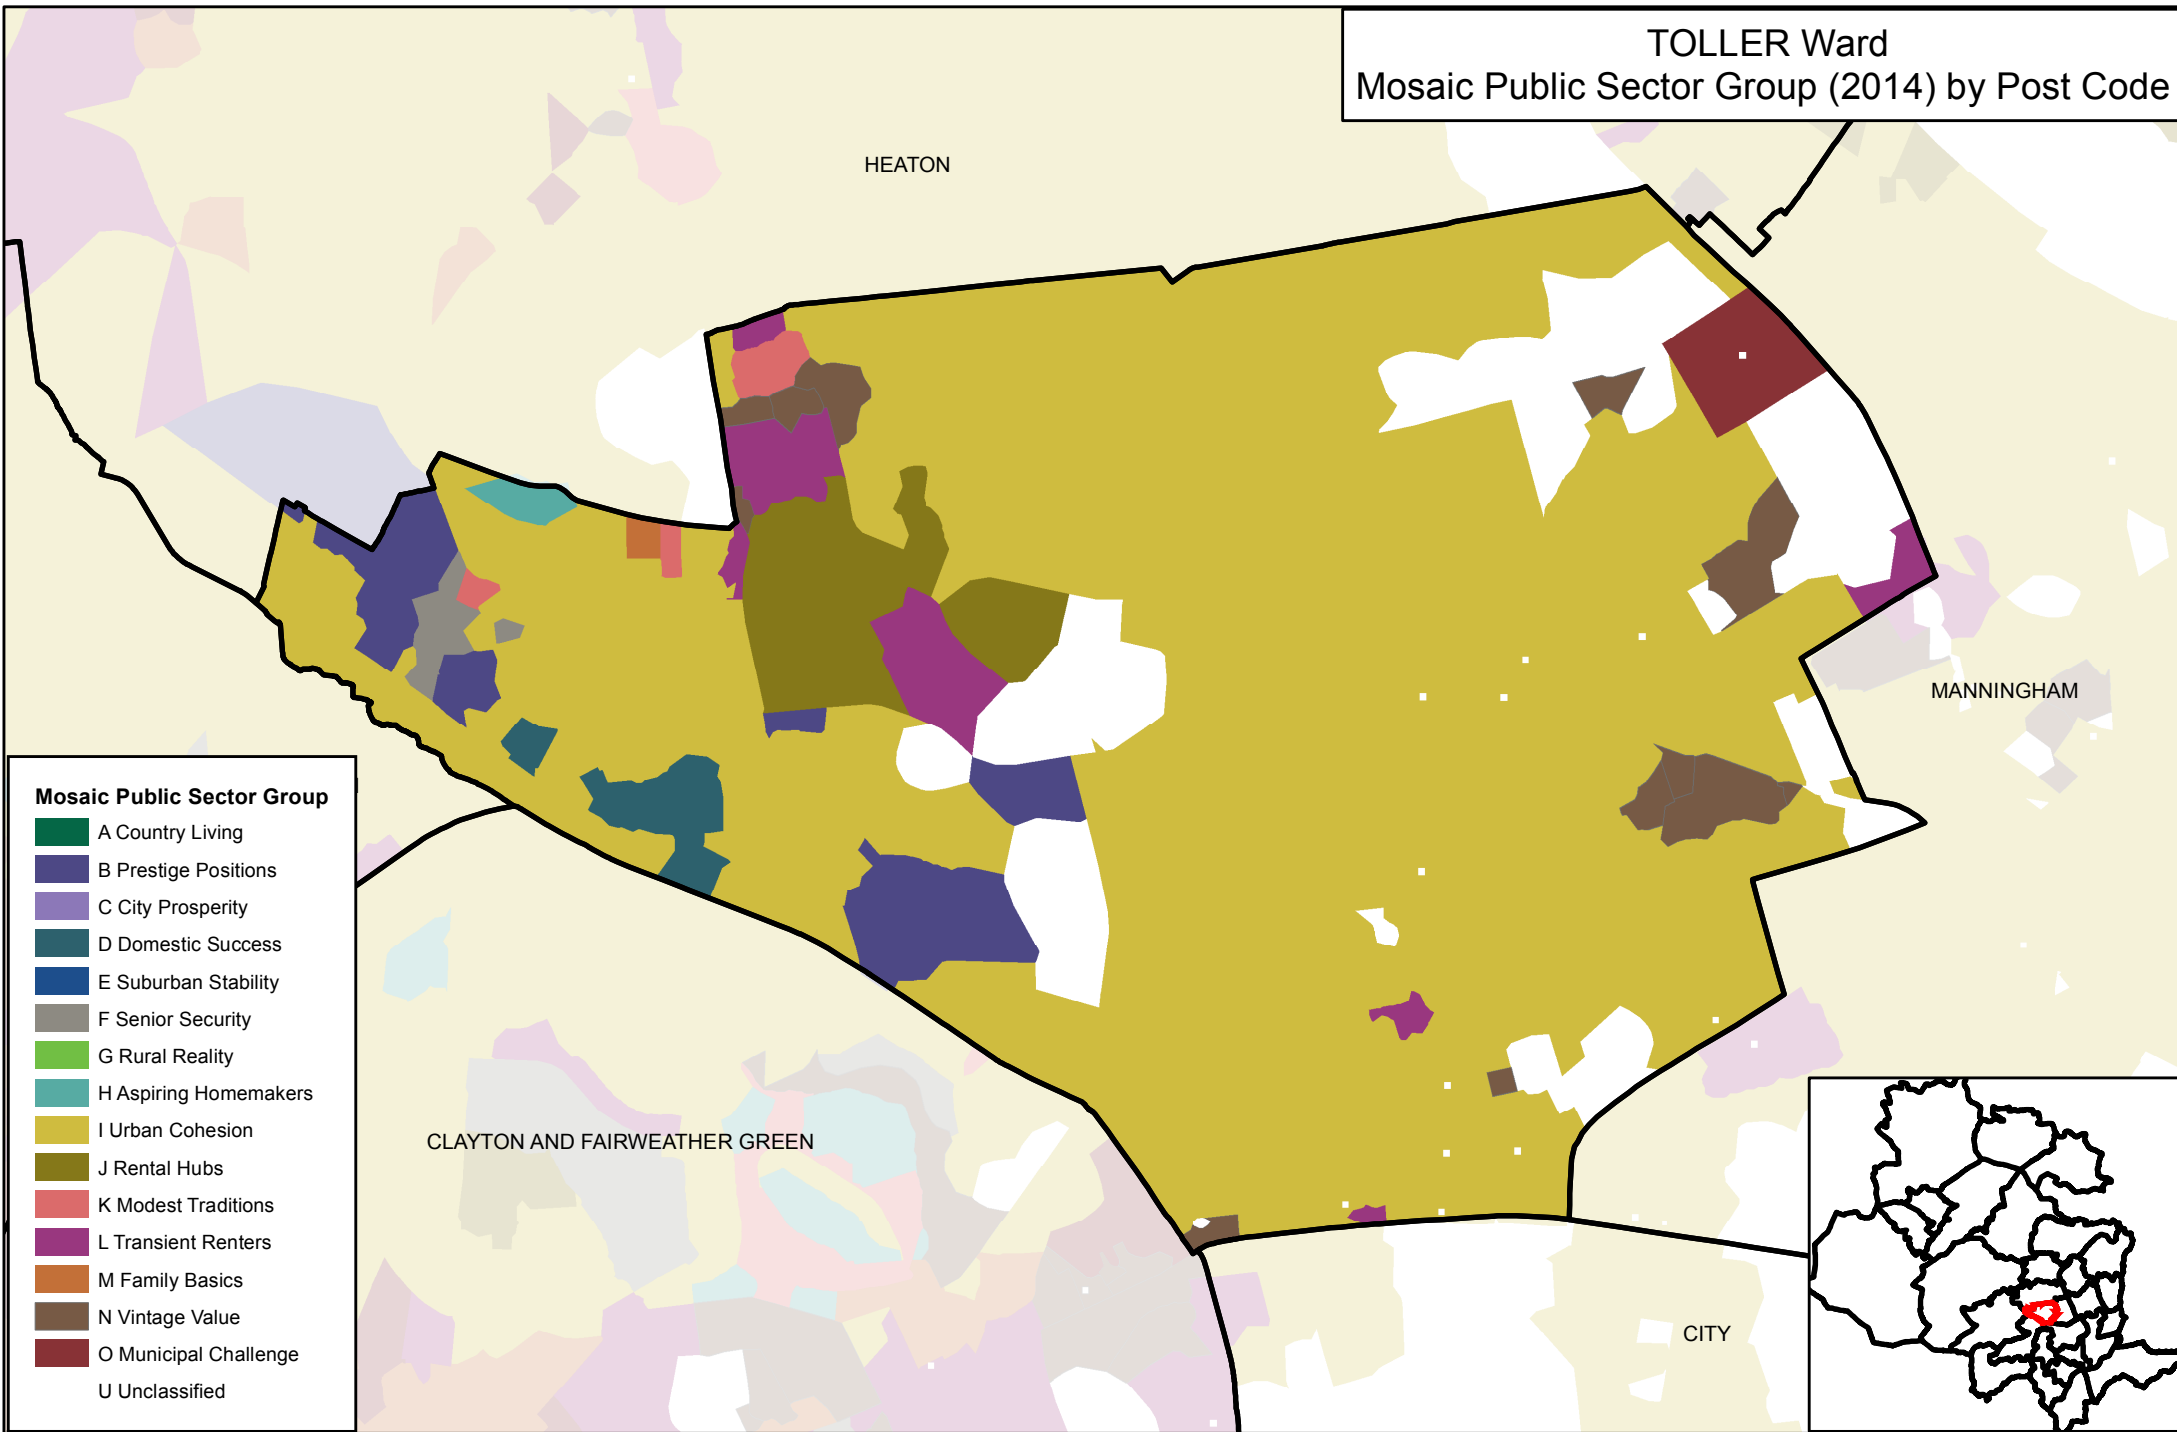

TOLLER Ward  
Mosaic Public Sector Group (2014) by Post Code

**Mosaic Public Sector Group**

- A Country Living
- B Prestige Positions
- C City Prosperity
- D Domestic Success
- E Suburban Stability
- F Senior Security
- G Rural Reality
- H Aspiring Homemakers
- I Urban Cohesion
- J Rental Hubs
- K Modest Traditions
- L Transient Renters
- M Family Basics
- N Vintage Value
- O Municipal Challenge
- U Unclassified

This map is reproduced from Ordnance Survey material with the permission of Ordnance Survey on behalf of the Controller of Her Majesty's Stationery Office © Crown copyright and database rights 2015 Ordnance Survey 0100019304