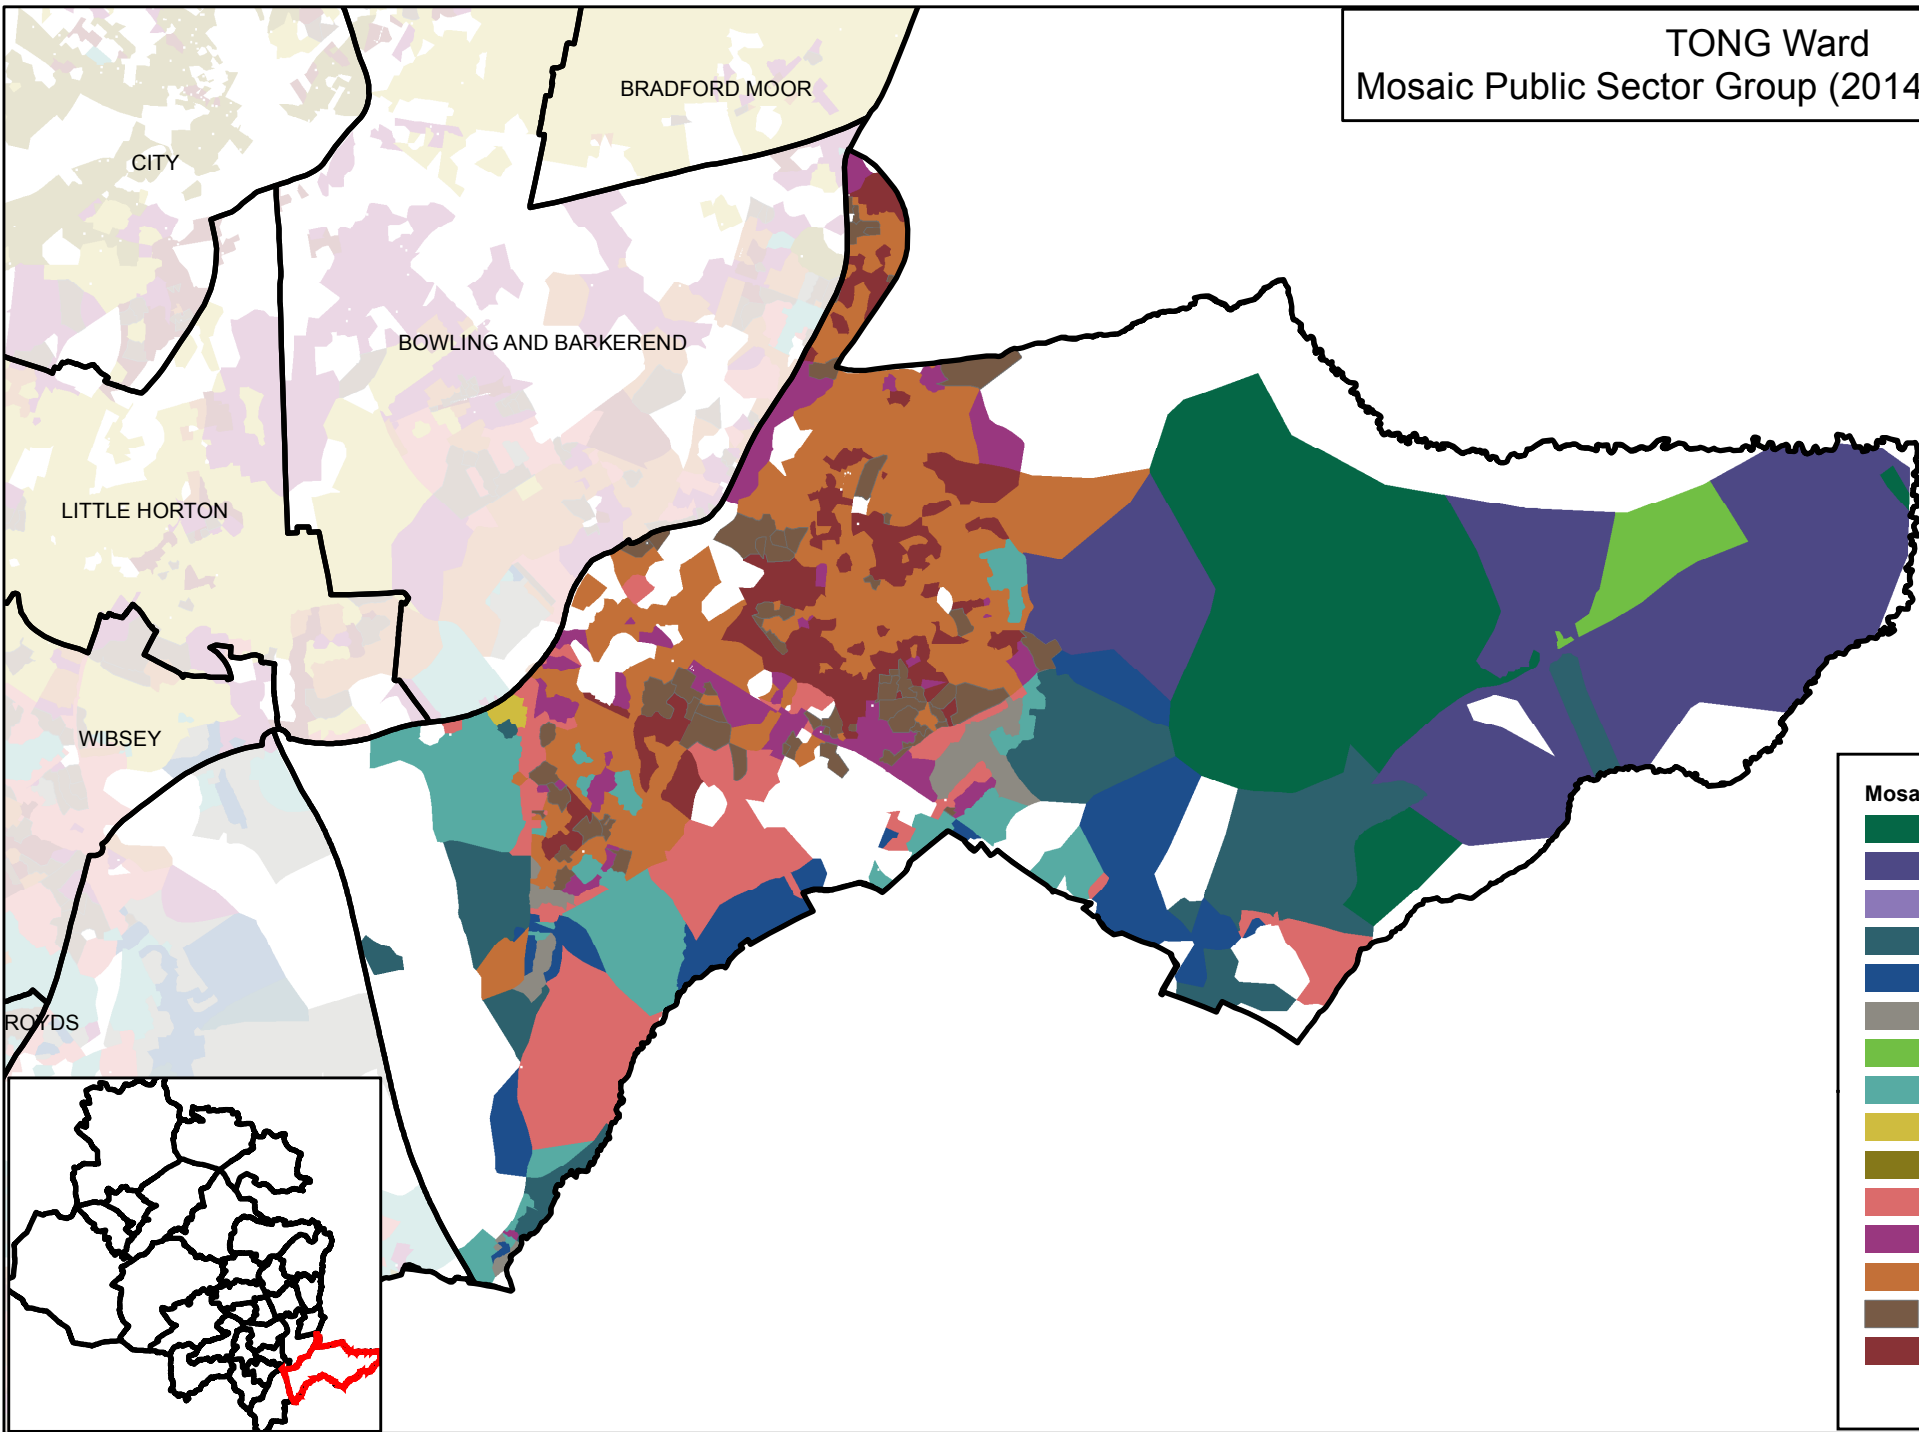

TONG Ward

Mosaic Public Sector Group (2014) by Post Code

- Mosaic Public Sector Group**
- A Country Living
 - B Prestige Positions
 - C City Prosperity
 - D Domestic Success
 - E Suburban Stability
 - F Senior Security
 - G Rural Reality
 - H Aspiring Homemakers
 - I Urban Cohesion
 - J Rental Hubs
 - K Modest Traditions
 - L Transient Renters
 - M Family Basics
 - N Vintage Value
 - O Municipal Challenge
 - U Unclassified

This map is reproduced from Ordnance Survey material with the permission of Ordnance Survey on behalf of the Controller of Her Majesty's Stationery Office © Crown copyright and database rights 2015 Ordnance Survey 0100019304