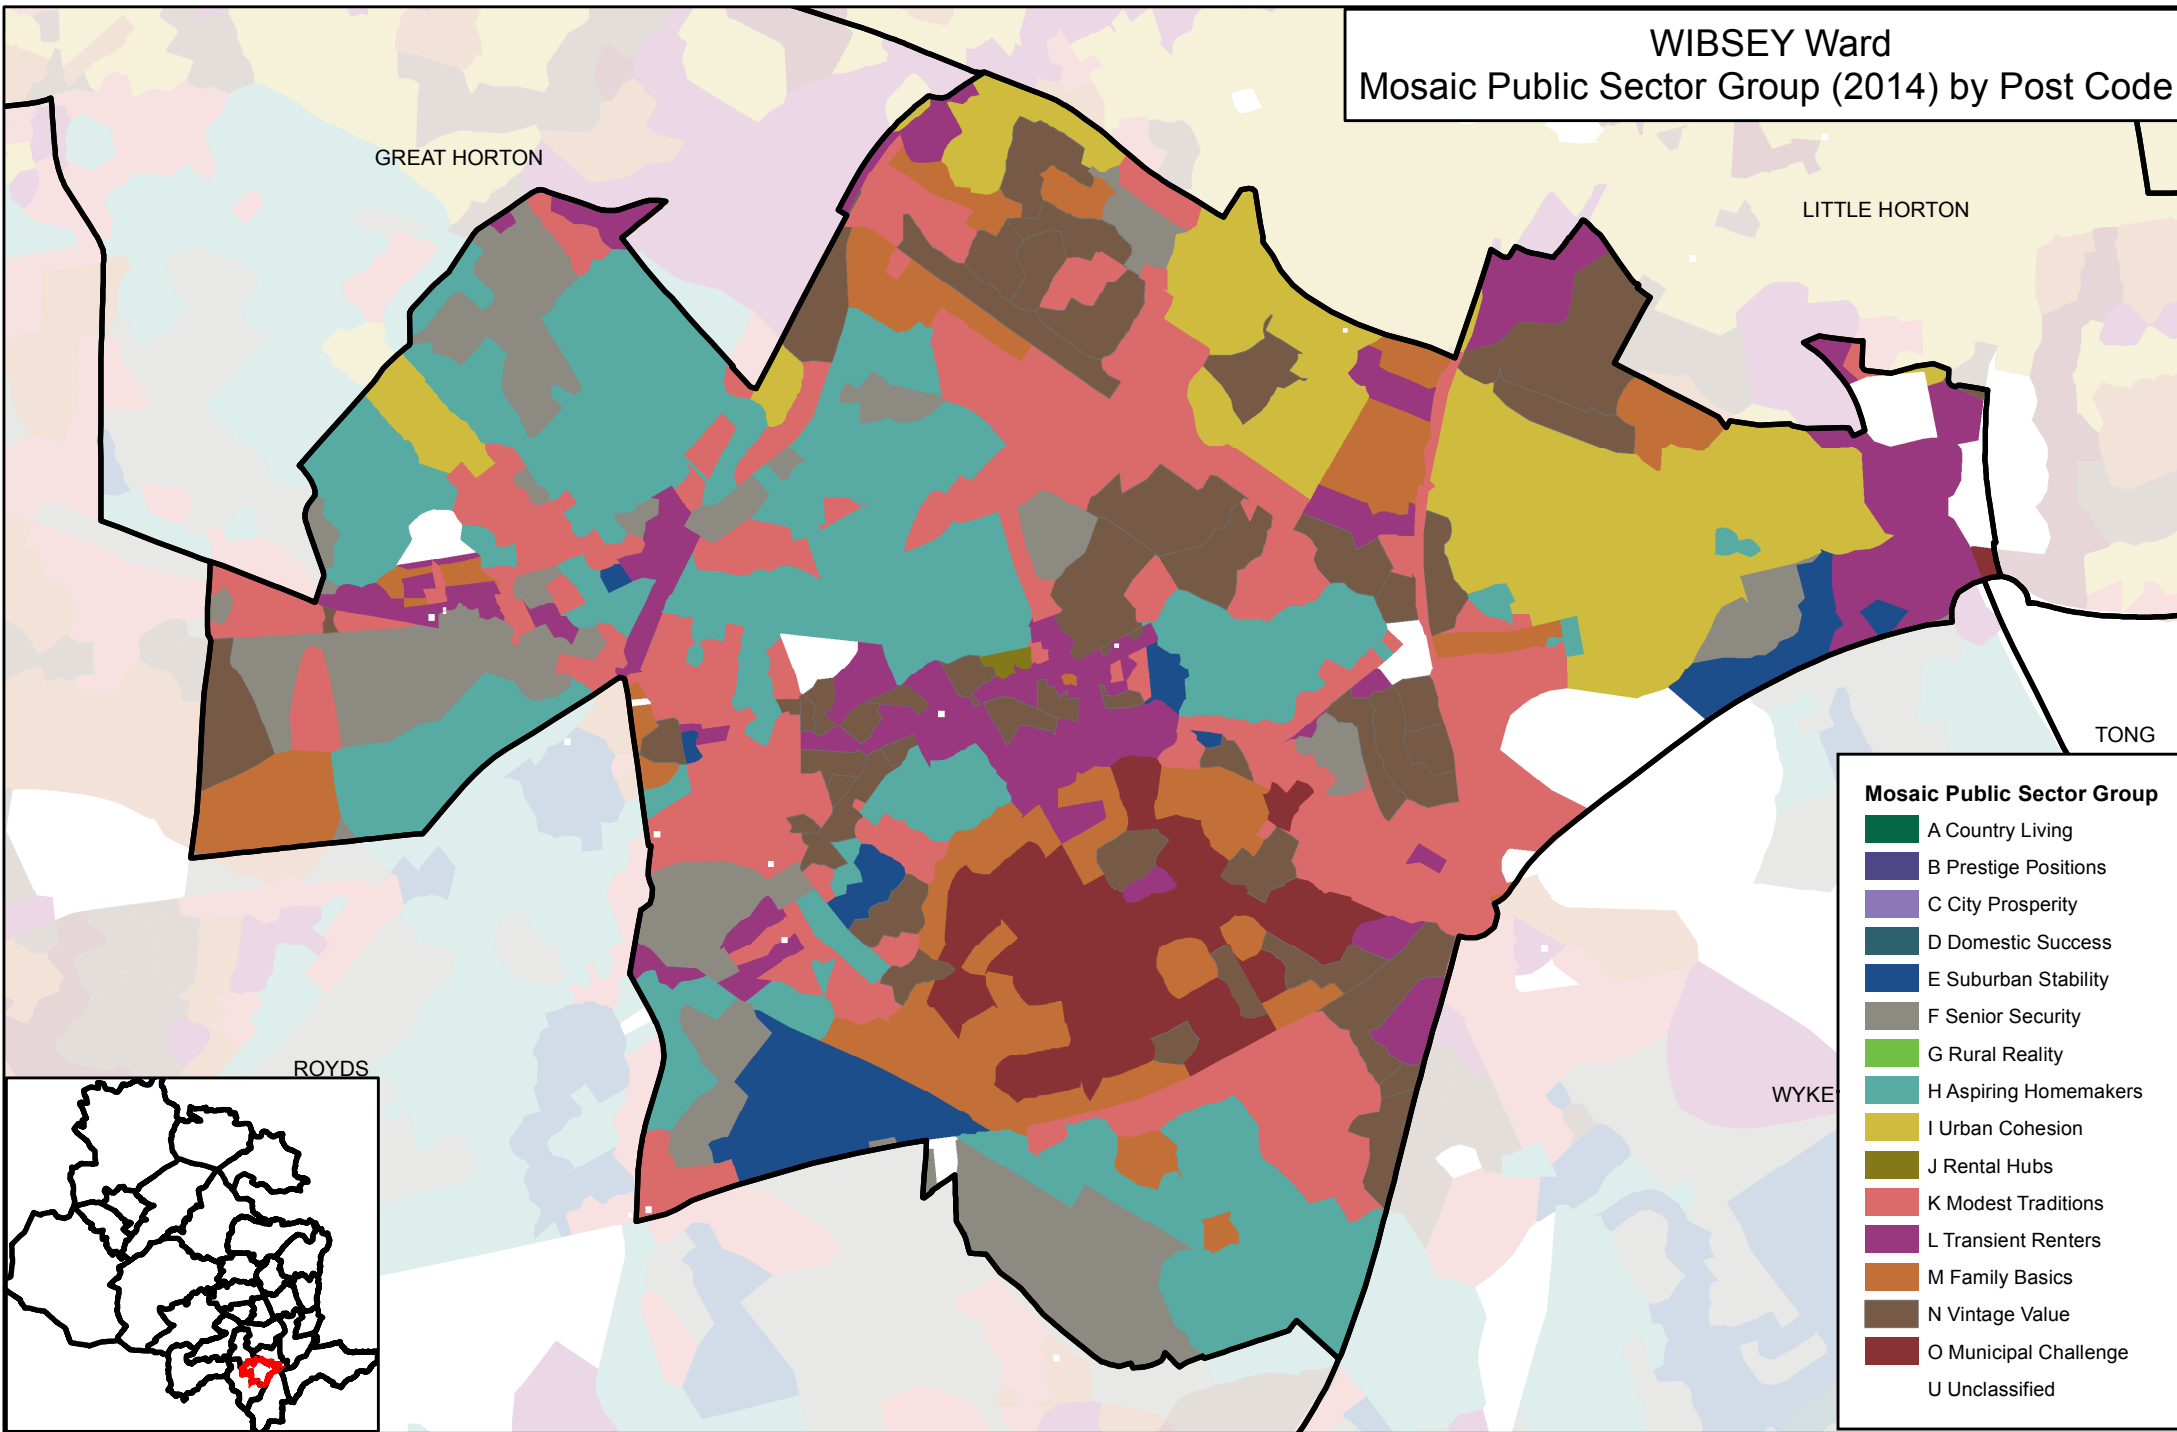

WIBSEY Ward Mosaic Public Sector Group (2014) by Post Code

- Mosaic Public Sector Group**
- A Country Living
 - B Prestige Positions
 - C City Prosperity
 - D Domestic Success
 - E Suburban Stability
 - F Senior Security
 - G Rural Reality
 - H Aspiring Homemakers
 - I Urban Cohesion
 - J Rental Hubs
 - K Modest Traditions
 - L Transient Renters
 - M Family Basics
 - N Vintage Value
 - O Municipal Challenge
 - U Unclassified

This map is reproduced from Ordnance Survey material with the permission of Ordnance Survey on behalf of the Controller of Her Majesty's Stationery Office © Crown copyright and database rights 2015 Ordnance Survey 0100019304