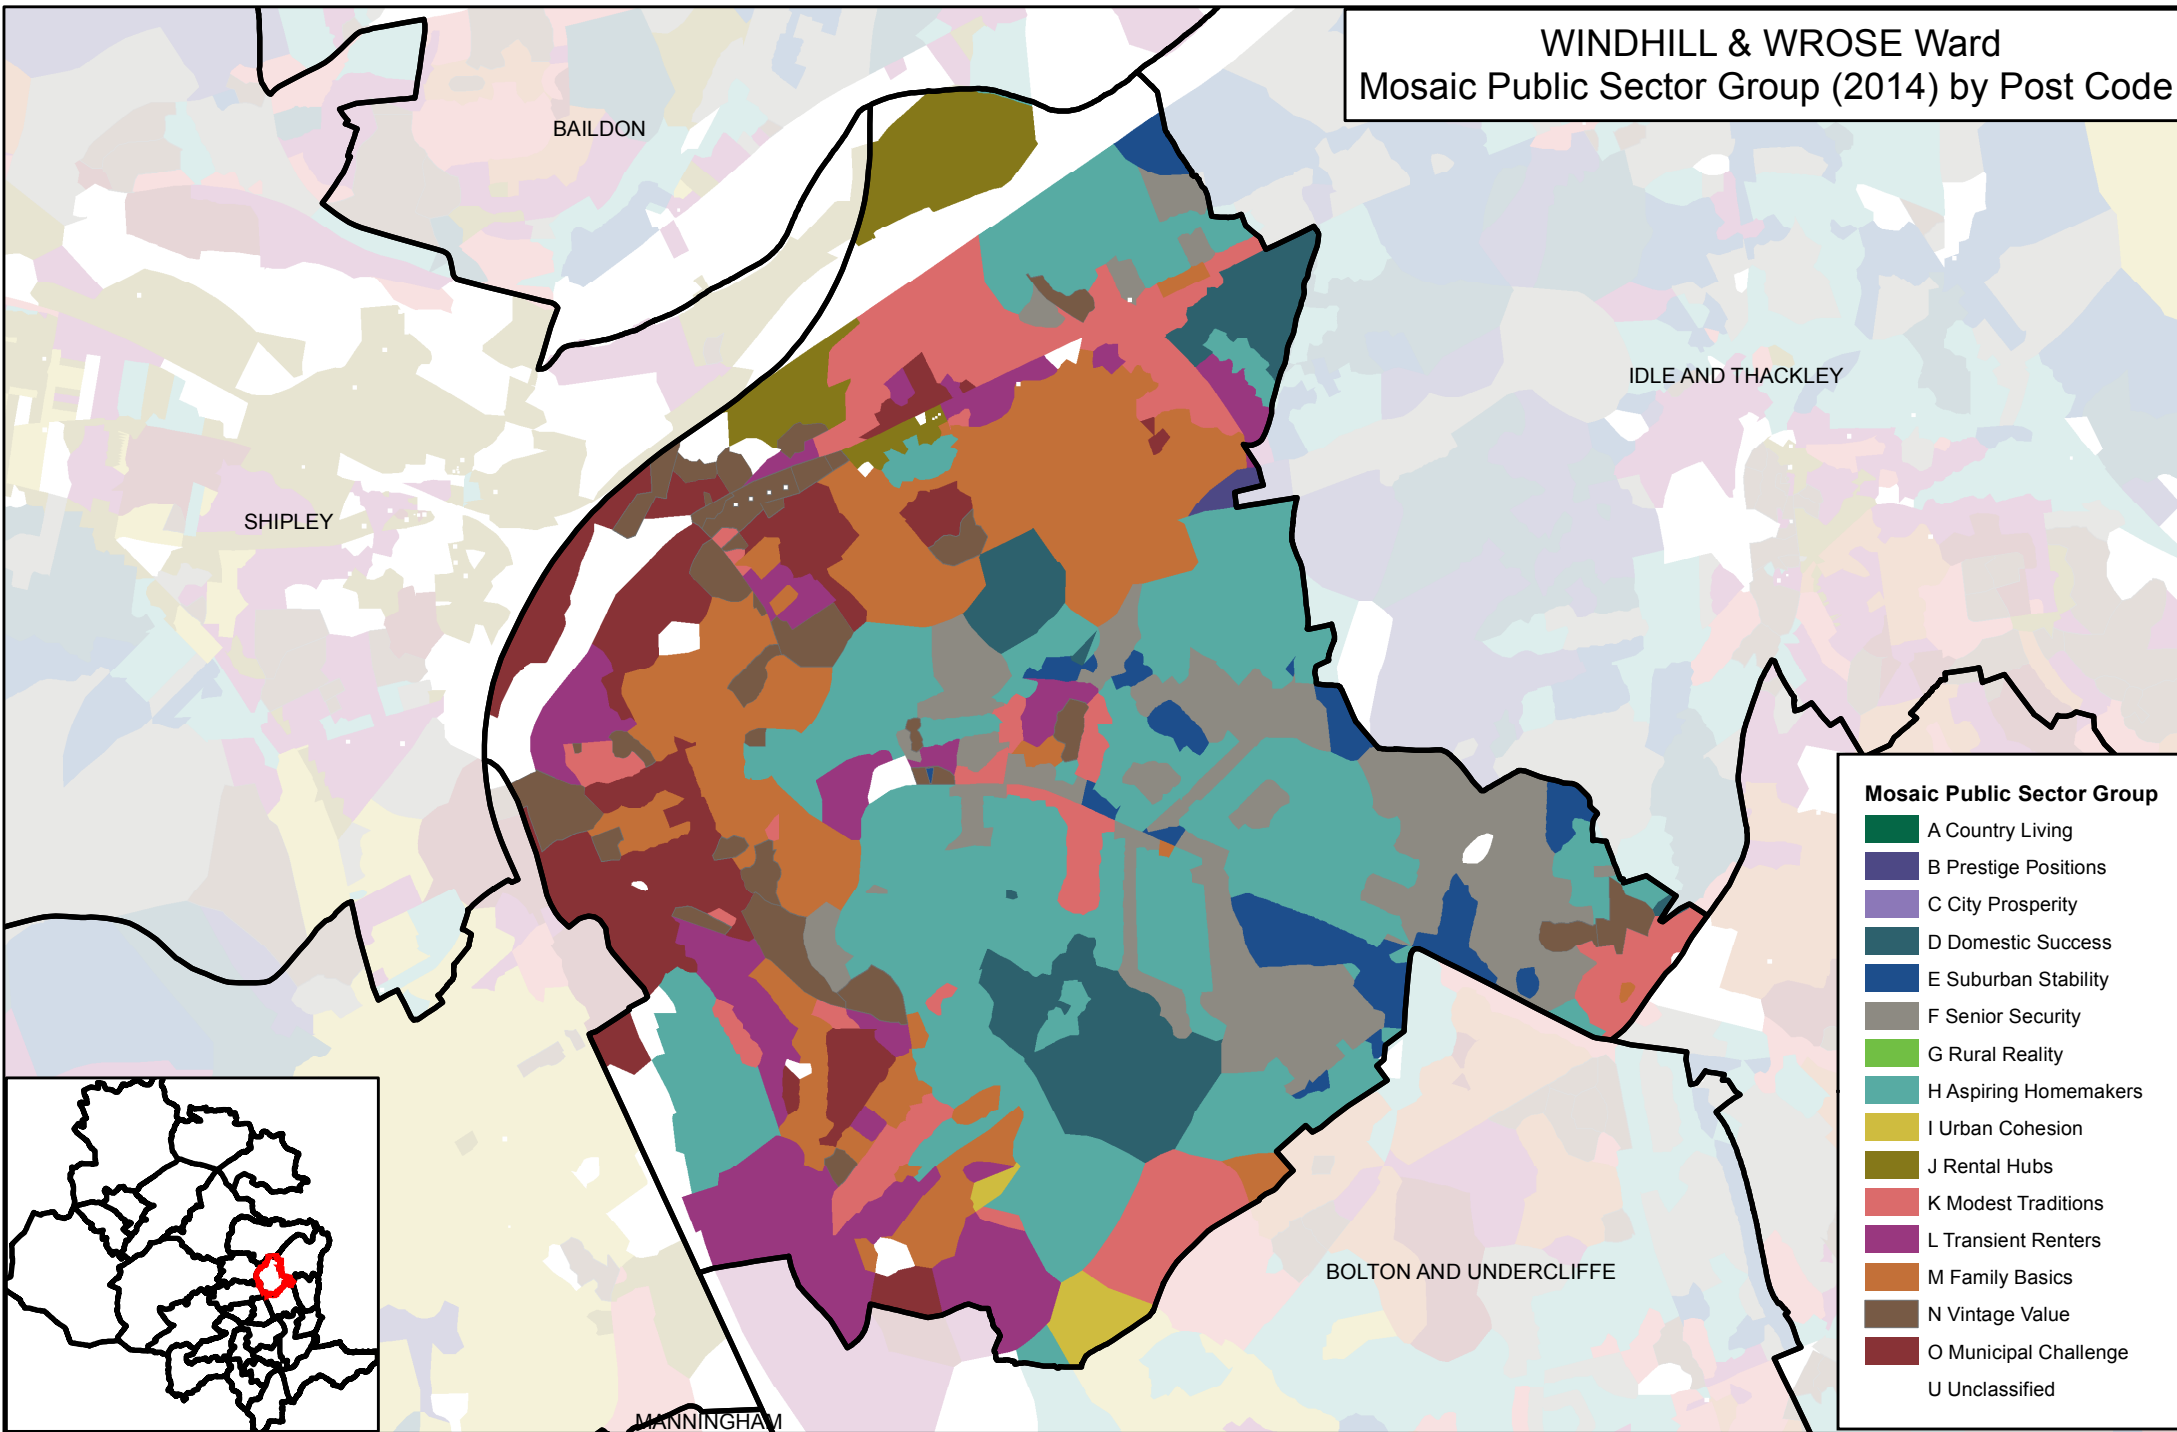

WINDHILL & WROSE Ward
Mosaic Public Sector Group (2014) by Post Code

Mosaic Public Sector Group

Dark Green	A Country Living
Dark Purple	B Prestige Positions
Light Purple	C City Prosperity
Dark Teal	D Domestic Success
Blue	E Suburban Stability
Grey	F Senior Security
Light Green	G Rural Reality
Teal	H Aspiring Homemakers
Yellow-Green	I Urban Cohesion
Olive Green	J Rental Hubs
Red	K Modest Traditions
Purple	L Transient Renters
Orange	M Family Basics
Brown	N Vintage Value
Dark Red	O Municipal Challenge
White	U Unclassified

This map is reproduced from Ordnance Survey material with the permission of Ordnance Survey on behalf of the Controller of Her Majesty's Stationery Office © Crown copyright and database rights 2015 Ordnance Survey 0100019304