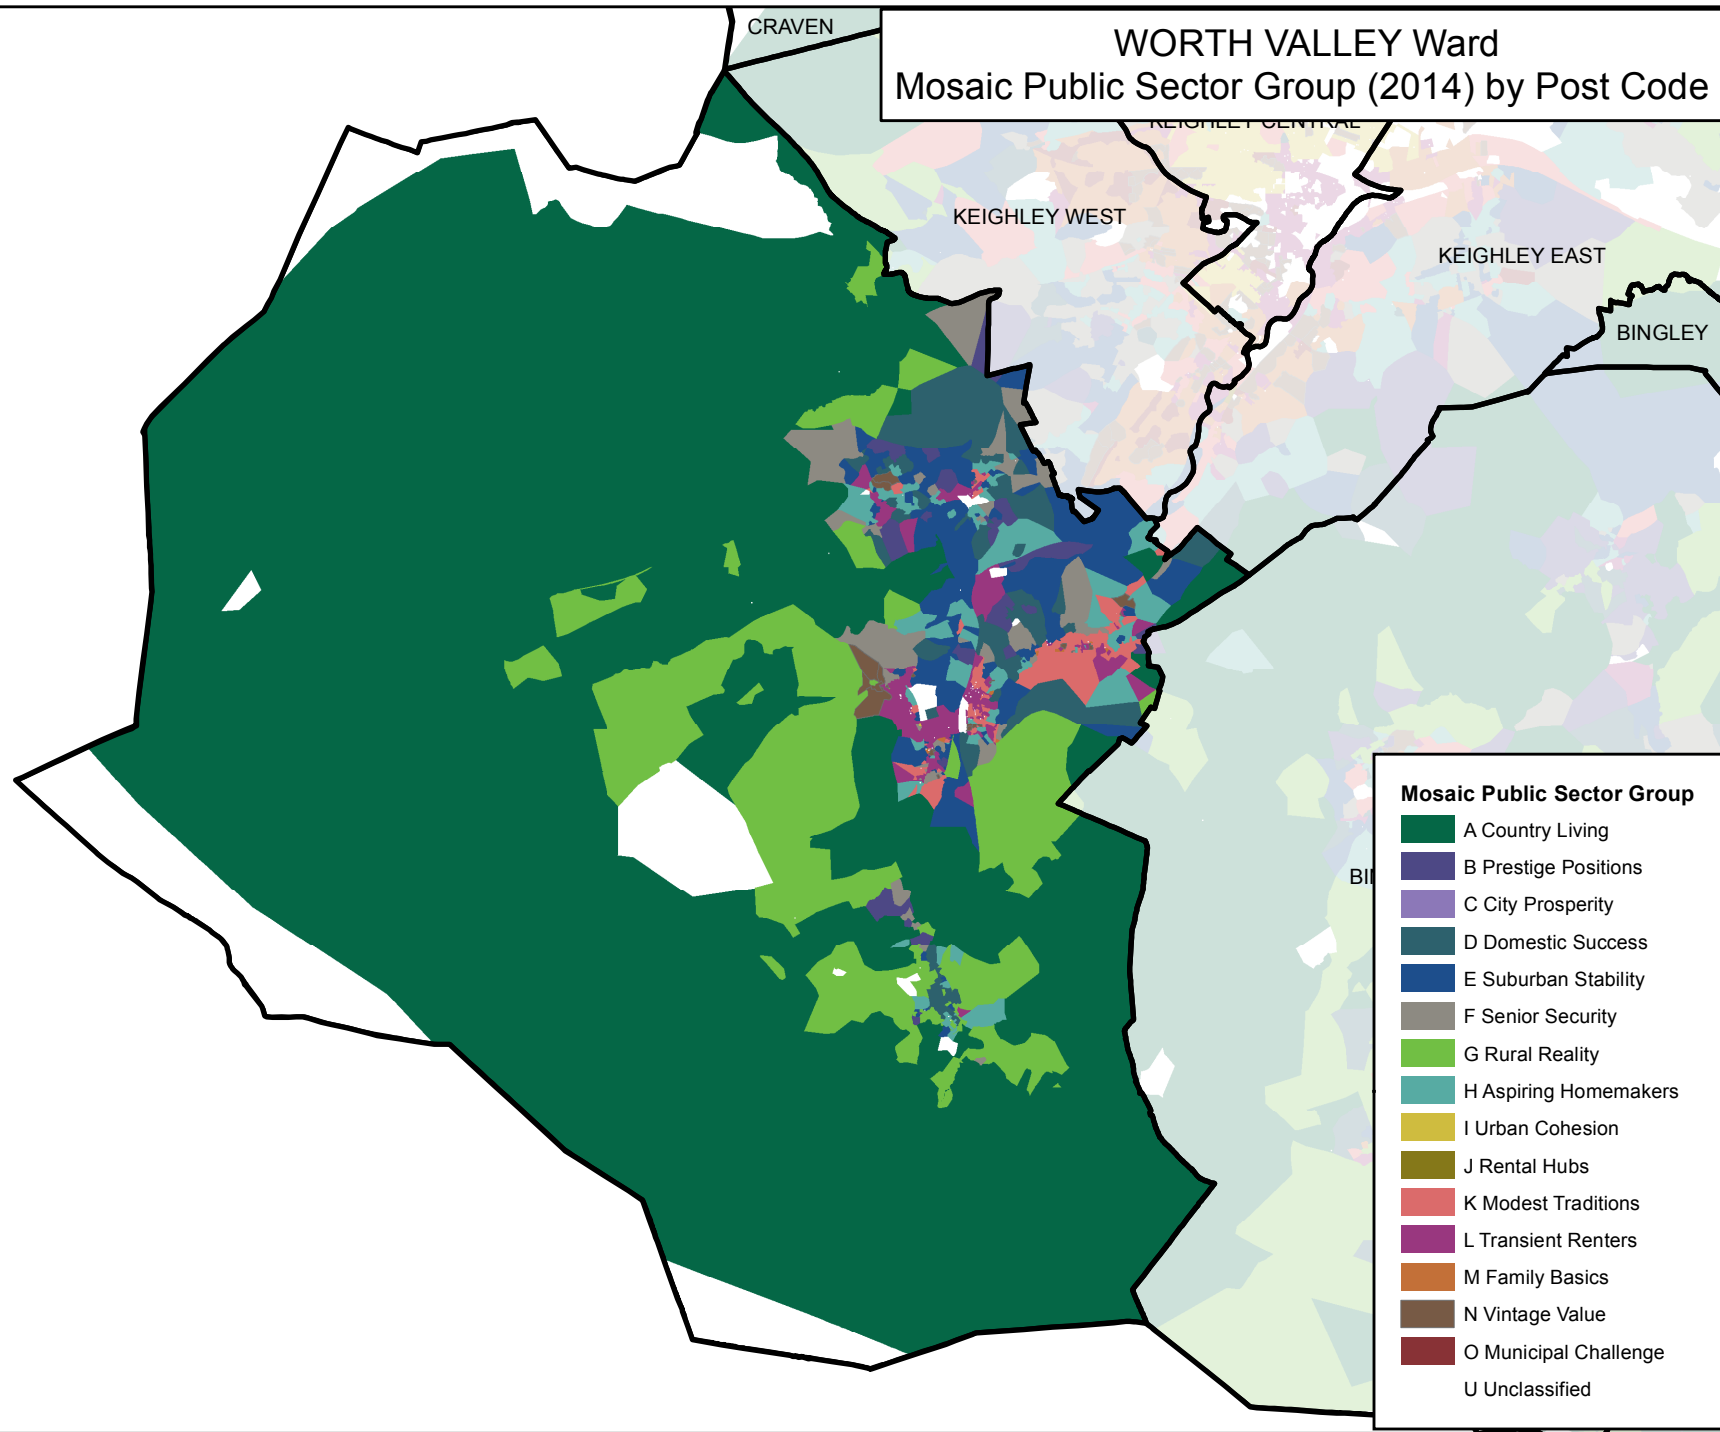

WORTH VALLEY Ward Mosaic Public Sector Group (2014) by Post Code

Mosaic Public Sector Group	
■	A Country Living
■	B Prestige Positions
■	C City Prosperity
■	D Domestic Success
■	E Suburban Stability
■	F Senior Security
■	G Rural Reality
■	H Aspiring Homemakers
■	I Urban Cohesion
■	J Rental Hubs
■	K Modest Traditions
■	L Transient Renters
■	M Family Basics
■	N Vintage Value
■	O Municipal Challenge
■	U Unclassified

This map is reproduced from Ordnance Survey material with the permission of Ordnance Survey on behalf of the Controller of Her Majesty's Stationery Office © Crown copyright and database rights 2015 Ordnance Survey 0100019304